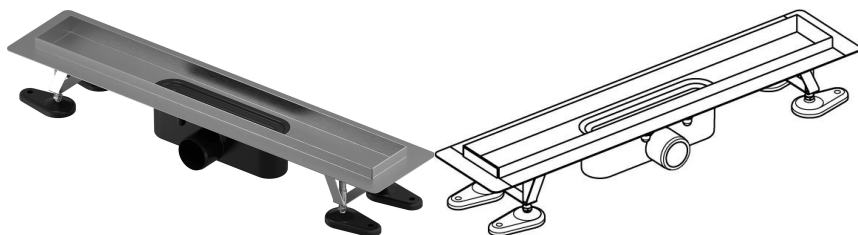

Uponor Aqua Ambient shower inlet silver 30/900mm

1136400

- Compatible with various grate attachments
- Flow rate: 0,8 l/s
- Siphon with cleaning basket, connection to waste pipes DN 50
- Material body: stainless steel
- Material siphon: polypropylene / ABS

About Uponor Aqua Ambient shower inlet silver

Specification

- Available in different sizes: 600, 700, 800, 900, 1000mm
- Wide sealing collar (30mm) ensuring tight jointing to the floor construction
- Adjustable height and fixable legs for integration in every kind of floor construction
- Wide range compatible with all common waste outlet pipework.

Item no GTIN 06414900482981

Dimensions

Item Unit Height 100

Item Unit Length 960

Item Unit Weight 2,7

Item Unit Width 143

Item_UOM pce

Measurements