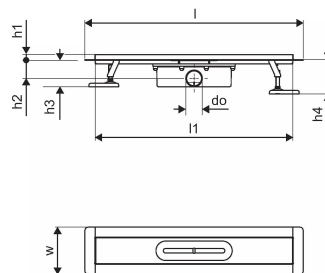

About Uponor Aqua Ambient shower inlet silver

Specification

- Available in different sizes: 600, 700, 800, 900, 1000mm
- Wide sealing collar (30mm) ensuring tight jointing to the floor construction
- Adjustable height and fixable legs for integration in every kind of floor construction
- Wide range compatible with all common waste outlet pipework.

Item no GTIN 06414900482981

Dimensions

Item Unit Height 100

Item Unit Length 960

Item Unit Weight 2,7

Item Unit Width 143

Item_UOM pce

Measurements

LENGTH_L 960

Length (l1) 898

Outer Diameter_do 40

Z Measurement h 98

Z Measurement h1 82

Z Measurement h2 40

Z Measurement w 303

Z Measurement w1 143