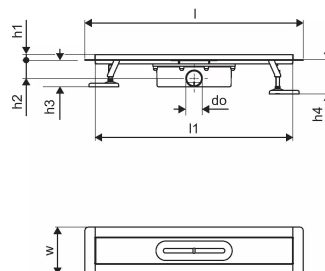

About Uponor Aqua Ambient shower inlet silver

Specification

- Available in different sizes: 600, 700, 800, 900, 1000mm
- Wide sealing collar (30mm) ensuring tight jointing to the floor construction
- Adjustable height and fixable legs for integration in every kind of floor construction
- Wide range compatible with all common waste outlet pipework.

Dimensions

Item Unit Height	100
Item Unit Length	1060
Item Unit Weight	3
Item Unit Width	143
Item_UOM	pce

Measurements

LENGTH_L	1060
Length (l1)	998
Outer Diameter_do	40
Z Measurement h	98
Z Measurement h1	82
Z Measurement h2	40
Z Measurement w	303
Z Measurement w1	143
z1	45