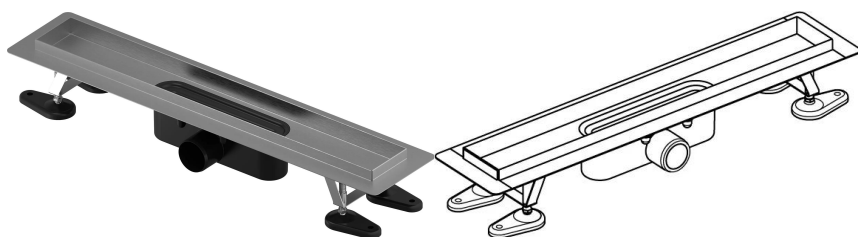

Uponor Aqua Ambient shower inlet silver 30/1000mm

1136401

- Compatible with various grate attachments
- Flow rate: 0,8 l/s
- Siphon with cleaning basket, connection to waste pipes DN 50
- Material body: stainless steel
- Material siphon: polypropylene / ABS

About Uponor Aqua Ambient shower inlet silver

Specification

- Available in different sizes: 600, 700, 800, 900, 1000mm
- Wide sealing collar (30mm) ensuring tight jointing to the floor construction
- Adjustable height and fixable legs for integration in every kind of floor construction
- Wide range compatible with all common waste outlet pipework.

Dimensions

Item Unit Height	100
Item Unit Length	1060
Item Unit Weight	3
Item Unit Width	143
Item_UOM	pce

Measurements

LENGTH_L	1060
Length (l1)	998
Outer Diameter_do	40
Z Measurement h	98
Z Measurement h1	82
Z Measurement h2	40
Z Measurement w	303
Z Measurement w1	143
z1	45