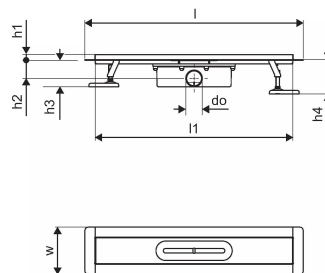

Uponor Aqua Ambient shower inlet black 30/600mm

1136402

- Compatible with various grate attachments
- Flow rate: 0,8 l/s
- Siphon with cleaning basket, connection to waste pipes DN 50
- Material body: stainless steel matt black powder-coated
- Material siphon: polypropylene / ABS

About Uponor Aqua Ambient shower inlet black

Specification

- Available in different sizes: 600, 700, 800, 900, 1000mm
- Wide sealing collar (30mm) ensuring tight jointing to the floor construction
- Adjustable height and fixable legs for integration in every kind of floor construction
- Wide range compatible with all common waste outlet pipework.

Application

- Bathroom greywater applications

Certification

- Technical assessment acc BS EN 1253