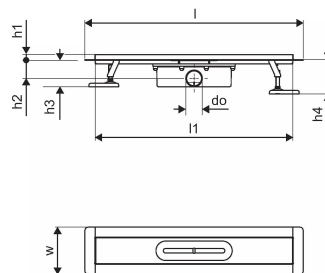

About Uponor Aqua Ambient shower inlet black

Specification

- Available in different sizes: 600, 700, 800, 900, 1000mm
- Wide sealing collar (30mm) ensuring tight jointing to the floor construction
- Adjustable height and fixable legs for integration in every kind of floor construction
- Wide range compatible with all common waste outlet pipework.

Item no GTIN 06414900483001

Dimensions

Item Unit Height 100

Item Unit Length 660

Item Unit Weight 2,1

Item Unit Width 143

Item_UOM pce

Measurements

LENGTH_L 660

Length (l1) 597,5

Outer Diameter_do 50

Z Measurement h 113

Z Measurement h1 97

Z Measurement h2 55

Z Measurement w 142,5

Packaging