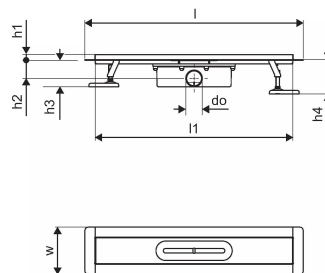

About Uponor Aqua Ambient shower inlet black

Specification

- Available in different sizes: 600, 700, 800, 900, 1000mm
- Wide sealing collar (30mm) ensuring tight jointing to the floor construction
- Adjustable height and fixable legs for integration in every kind of floor construction
- Wide range compatible with all common waste outlet pipework.

Item no GTIN 06414900483018

Dimensions

Item Unit Height 100

Item Unit Length 760

Item Unit Weight 2,3

Item Unit Width 143

Item_UOM pce

Measurements

LENGTH_L 760

Length (l1) 697,5

Outer Diameter_do 50

Z Measurement h 113

Z Measurement h1 97

Z Measurement h2 55

Z Measurement w 142,5

Packaging