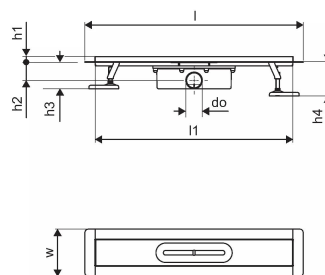

Uponor Aqua Ambient shower inlet black 30/800mm

1136404

Product code

Item no EAN	6414900483025
Item no GF	35001136404
Item no GTIN	06414900483025

Dimensions

Item Unit Height	100
Item Unit Length	860
Item Unit Weight	2,4
Item Unit Width	143
Item_UOM	pce

Measurements

LENGTH_L	860
Length (l1)	797,5
Outer Diameter_do	50
Z Measurement h	113
Z Measurement h1	97
Z Measurement h2	55
Z Measurement w	142,5

Packaging

Packaging GTIN PL1	06414900485340
Packaging GTIN PL4	06414900369732
Packaging Height PL1	110
Packaging Height PL4	1220
Packaging Length PL1	870
Packaging Length PL4	1200
Packaging Quantity PL1	1
Packaging Quantity PL4	50
Packaging Type PL1	Base_Box