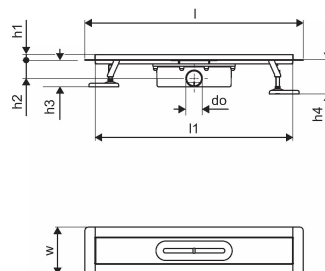

Uponor Aqua Ambient shower inlet black 30/800mm

1136404

- compatible with various grate attachments
- flow rate: 0,8 l/s
- siphon with cleaning basket, connection to sewage pipes DN 50
- material body: stainless steel matt black powder-coated
- material siphon: polypropylene / ABS

About Uponor Aqua Ambient shower inlet black

Specification

- Modern construction and stylish design in different sizes: 600, 700, 800, 900, 1000mm
- Wide sealing collar (30mm) ensuring tight jointing to the floor construction
- Adjustable height and fixable legs for integration in every kind of floor construction
- Easy installation due to product completeness and compatibility to wastewater installation system (dimension of waste pipes)
- 360° tunable siphon

Application

- Housing sewage systems

Certification

- Technical assessment acc EN 1253

Uponor Aqua Ambient shower inlet black 30/800mm

1136404

Technical data

Item no EAN	6414900483025
Item no GTIN	06414900483025
Item (unit of measurement)	pce
Length (l)	860 mm
Length (l1)	798 mm
Z-measurement h	113 mm
Z-measurement h1	97 mm
Z-measurement h2	55 mm
Z-measurement w	143 mm
Packaging Quantity 1	1
Packaging Quantity 4	50
Packaging GTIN PL1	06414900485340
Packaging GTIN PL4	06414900369732
Item Unit Height	100 mm
Item Unit Weight	2,4 kg
Item Unit Width	143 mm