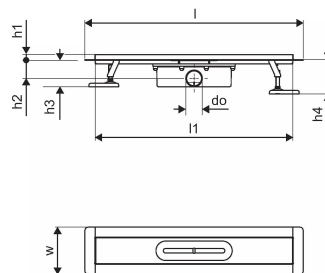

Uponor Aqua Ambient shower inlet black 30/800mm

1136404

- Compatible with various grate attachments
- Flow rate: 0,8 l/s
- Siphon with cleaning basket, connection to waste pipes DN 50
- Material body: stainless steel matt black powder-coated
- Material siphon: polypropylene / ABS

About Uponor Aqua Ambient shower inlet black

Specification

- Available in different sizes: 600, 700, 800, 900, 1000mm
- Wide sealing collar (30mm) ensuring tight jointing to the floor construction
- Adjustable height and fixable legs for integration in every kind of floor construction
- Wide range compatible with all common waste outlet pipework.

Application

- Bathroom greywater applications

Certification

- Technical assessment acc BS EN 1253