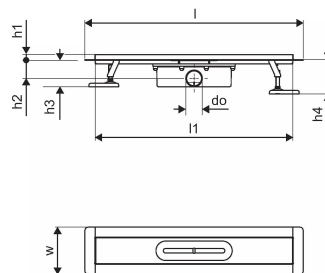

About Uponor Aqua Ambient shower inlet black

Specification

- Available in different sizes: 600, 700, 800, 900, 1000mm
- Wide sealing collar (30mm) ensuring tight jointing to the floor construction
- Adjustable height and fixable legs for integration in every kind of floor construction
- Wide range compatible with all common waste outlet pipework.

Item no GTIN 06414900483032

Dimensions

Item Unit Height 100

Item Unit Length 960

Item Unit Weight 2,7

Item Unit Width 143

Item_UOM pce

Measurements

LENGTH_L 960

Length (l1) 897,5

Outer Diameter_do 50

Z Measurement h 113

Z Measurement h1 97

Z Measurement h2 55

Z Measurement w 142,5

Packaging