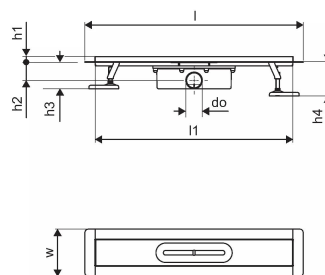

Uponor Aqua Ambient shower inlet black 30/900mm

1136405

Product code

Item no EAN 6414900483032

Item no GTIN 06414900483032

Dimensions

Item Unit Height 100

Item Unit Length 960

Item Unit Weight 2,7

Item Unit Width 143

Item_UOM pce

Measurements

LENGTH_L 960

Length (l1) 897,5

Outer Diameter_do 50

Z Measurement h 113

Z Measurement h1 97

Z Measurement h2 55

Z Measurement w 142,5

Packaging

Packaging GTIN PL1 06414900485357

Packaging GTIN PL4 06414900485555

Packaging Height PL1 110

Packaging Height PL4 1220

Packaging Length PL1 970

Packaging Length PL4 1200

Packaging Quantity PL1 1

Packaging Quantity PL4 50

Packaging Type PL1 Base_Box

Packaging Type PL4 Pallet