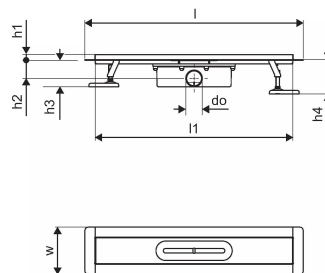

About Uponor Aqua Ambient shower inlet black

Specification

- Available in different sizes: 600, 700, 800, 900, 1000mm
- Wide sealing collar (30mm) ensuring tight jointing to the floor construction
- Adjustable height and fixable legs for integration in every kind of floor construction
- Wide range compatible with all common waste outlet pipework.

Item no GTIN 06414900483049

Dimensions

Item Unit Height 100

Item Unit Length 1060

Item Unit Weight 2,95

Item Unit Width 143

Item_UOM pce

Measurements

LENGTH_L 1060

Length (l1) 997,5

Outer Diameter_do 50

Z Measurement h 113

Z Measurement h1 97

Z Measurement h2 55

Z Measurement w 142,5

Packaging