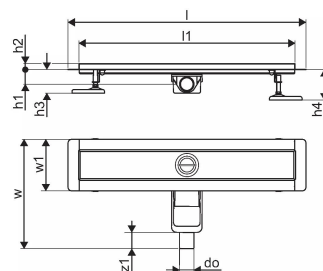

Uponor Aqua Ambient shower inlet low silver 30/600mm

1136407

- Compatible with various grates (see separate items)
- For low floor construction
- Flow rate: 0,6 l/s
- Siphon with cleaning basket, connection to waste pipes DN 40, with horizontal 360° alignment
- Material body: stainless-steel
- Material siphon: polypropylene / ABS

About Uponor Aqua Ambient shower inlet low silver

Specification

- Available in different sizes: 600, 700, 800, 900, 1000mm
- Wide sealing collar (30mm) ensuring tight jointing to the floor construction
- Adjustable height and fixable legs for integration in every kind of floor construction
- Wide range compatible with all common waste outlet pipework.

Application

- Bathroom greywater applications

Certification

- Technical assessment acc BS EN 1253