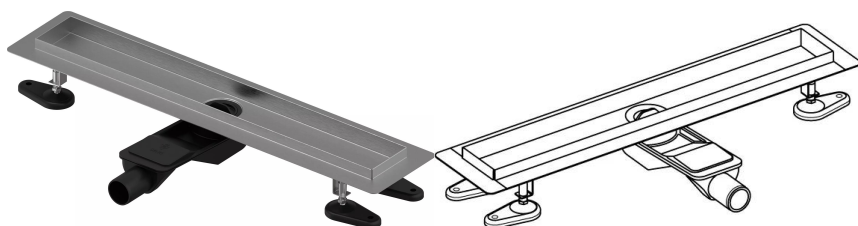

Uponor Aqua Ambient shower inlet low silver 30/600mm

1136407

- Compatible with various grates (see separate items)
- For low floor construction
- Flow rate: 0,6 l/s
- Siphon with cleaning basket, connection to waste pipes DN 40, with horizontal 360° alignment
- Material body: stainless-steel
- Material siphon: polypropylene / ABS

About Uponor Aqua Ambient shower inlet low silver

Specification

- Available in different sizes: 600, 700, 800, 900, 1000mm
- Wide sealing collar (30mm) ensuring tight jointing to the floor construction
- Adjustable height and fixable legs for integration in every kind of floor construction
- Wide range compatible with all common waste outlet pipework.

Application

- Bathroom greywater applications

Certification

- Technical assessment acc BS EN 1253

Uponor Aqua Ambient shower inlet low silver 30/600mm

1136407

Product code

Item no EAN 6414900483056

Item no GTIN 06414900483056

Dimensions

Item Unit Height 83

Item Unit Length 660

Item Unit Weight 1,62

Item Unit Width 143

Item_UOM pce

Measurements