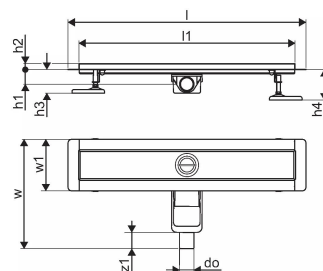

Uponor Aqua Ambient shower inlet low silver 30/600mm

1136407

- Compatible with various grates (see separate items)
- For low floor construction
- Flow rate: 0,6 l/s
- Siphon with cleaning basket, connection to waste pipes DN 40, with horizontal 360° alignment
- Material body: stainless-steel
- Material siphon: polypropylene / ABS

About Uponor Aqua Ambient shower inlet low silver

Specification

- Available in different sizes: 600, 700, 800, 900, 1000mm
- Wide sealing collar (30mm) ensuring tight jointing to the floor construction
- Adjustable height and fixable legs for integration in every kind of floor construction
- Wide range compatible with all common waste outlet pipework.

Item no GTIN 06414900483056

Dimensions

Item Unit Height 83

Item Unit Length 660

Item Unit Weight 1,62

Item Unit Width 143

Item_UOM pce

Measurements

LENGTH_L 660

Length (l1) 600

Outer Diameter_do 40

Z Measurement h 98

Z Measurement h1 82

Z Measurement h2 40

Z Measurement w 303

Z Measurement w1 143