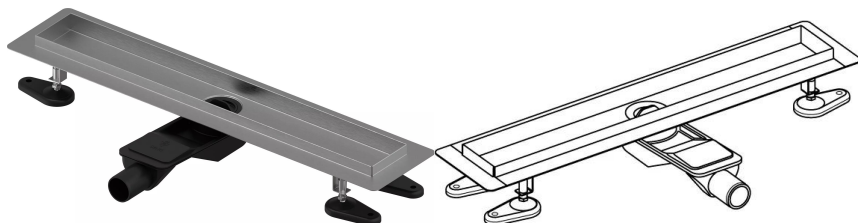

## Uponor Aqua Ambient shower inlet low silver 30/600mm

**1136407**

- Compatible with various grates (see separate items)
- For low floor construction
- Flow rate: 0,6 l/s
- Siphon with cleaning basket, connection to waste pipes DN 40, with horizontal 360° alignment
- Material body: stainless-steel
- Material siphon: polypropylene / ABS

### About Uponor Aqua Ambient shower inlet low silver

#### Specification

- Available in different sizes: 600, 700, 800, 900, 1000mm
- Wide sealing collar (30mm) ensuring tight jointing to the floor construction
- Adjustable height and fixable legs for integration in every kind of floor construction
- Wide range compatible with all common waste outlet pipework.