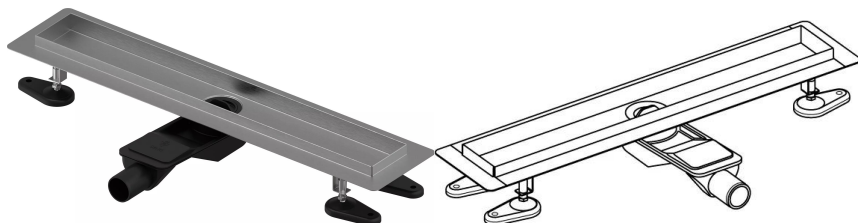

Uponor Aqua Ambient shower inlet low silver 30/700mm

1136408

- Compatible with various grates (see separate items)
- For low floor construction
- Flow rate: 0,6 l/s
- Siphon with cleaning basket, connection to waste pipes DN 40, with horizontal 360° alignment
- Material body: stainless-steel
- Material siphon: polypropylene / ABS

About Uponor Aqua Ambient shower inlet low silver

Specification

- Available in different sizes: 600, 700, 800, 900, 1000mm
- Wide sealing collar (30mm) ensuring tight jointing to the floor construction
- Adjustable height and fixable legs for integration in every kind of floor construction
- Wide range compatible with all common waste outlet pipework.

Item no GTIN 06414900483063

Dimensions

Item Unit Height 83

Item Unit Length 760

Item Unit Weight 1,83

Item Unit Width 143

Item_UOM pce

Measurements