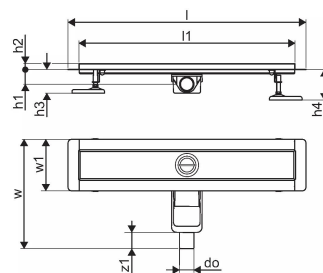

## Uponor Aqua Ambient shower inlet low silver 30/700mm

**1136408**

- Compatible with various grates (see separate items)
- For low floor construction
- Flow rate: 0,6 l/s
- Siphon with cleaning basket, connection to waste pipes DN 40, with horizontal 360° alignment
- Material body: stainless-steel
- Material siphon: polypropylene / ABS

#### Specification

- Available in different sizes: 600, 700, 800, 900, 1000mm
- Wide sealing collar (30mm) ensuring tight jointing to the floor construction
- Adjustable height and fixable legs for integration in every kind of floor construction
- Wide range compatible with all common waste outlet pipework.

### Dimensions

Item Unit Height 83

Item Unit Length 760

Item Unit Weight 1,83

Item Unit Width 143

Item\_UOM pce

### Measurements

LENGTH\_L 760

Length (l1) 700

Outer Diameter\_do 40

Z Measurement h 98

Z Measurement h1 82

Z Measurement h2 40

Z Measurement w 303