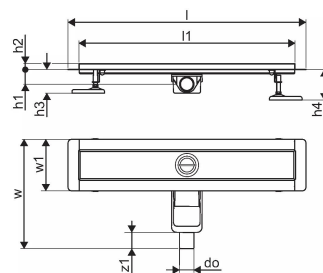

Uponor Aqua Ambient shower inlet low silver 30/700mm

1136408

- Compatible with various grates (see separate items)
- For low floor construction
- Flow rate: 0,6 l/s
- Siphon with cleaning basket, connection to waste pipes DN 40, with horizontal 360° alignment
- Material body: stainless-steel
- Material siphon: polypropylene / ABS

About Uponor Aqua Ambient shower inlet low silver

Specification

- Available in different sizes: 600, 700, 800, 900, 1000mm
- Wide sealing collar (30mm) ensuring tight jointing to the floor construction
- Adjustable height and fixable legs for integration in every kind of floor construction
- Wide range compatible with all common waste outlet pipework.

Item no GTIN 06414900483063

Dimensions

Item Unit Height 83

Item Unit Length 760

Item Unit Weight 1,83

Item Unit Width 143

Item_UOM pce

Measurements

LENGTH_L 760

Length (l1) 700

Outer Diameter_do 40

Z Measurement h 98

Z Measurement h1 82

Z Measurement h2 40

Z Measurement w 303

Z Measurement w1 143