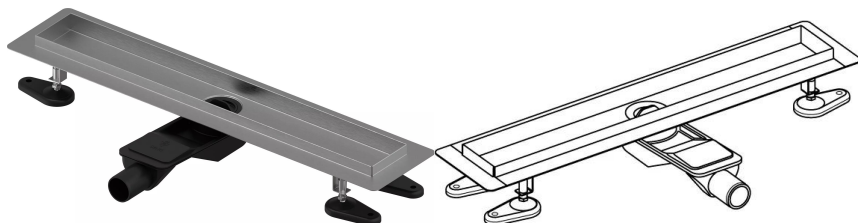

## Uponor Aqua Ambient shower inlet low silver 30/700mm

**1136408**

- Compatible with various grates (see separate items)
- For low floor construction
- Flow rate: 0,6 l/s
- Siphon with cleaning basket, connection to waste pipes DN 40, with horizontal 360° alignment
- Material body: stainless-steel
- Material siphon: polypropylene / ABS

### About Uponor Aqua Ambient shower inlet low silver

#### Specification

- Available in different sizes: 600, 700, 800, 900, 1000mm
- Wide sealing collar (30mm) ensuring tight jointing to the floor construction
- Adjustable height and fixable legs for integration in every kind of floor construction
- Wide range compatible with all common waste outlet pipework.