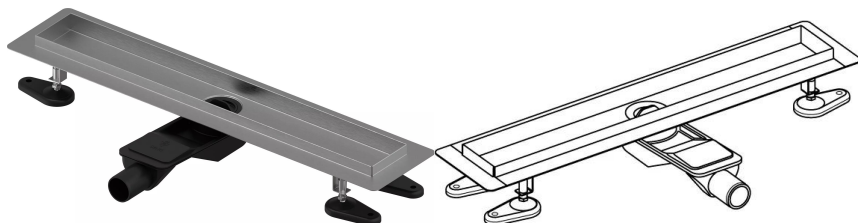

## Uponor Aqua Ambient shower inlet low silver 30/800mm

**1136409**

- Compatible with various grates (see separate items)
- For low floor construction
- Flow rate: 0,6 l/s
- Siphon with cleaning basket, connection to waste pipes DN 40, with horizontal 360° alignment
- Material body: stainless-steel
- Material siphon: polypropylene / ABS

### About Uponor Aqua Ambient shower inlet low silver

#### Specification

- Available in different sizes: 600, 700, 800, 900, 1000mm
- Wide sealing collar (30mm) ensuring tight jointing to the floor construction
- Adjustable height and fixable legs for integration in every kind of floor construction
- Wide range compatible with all common waste outlet pipework.