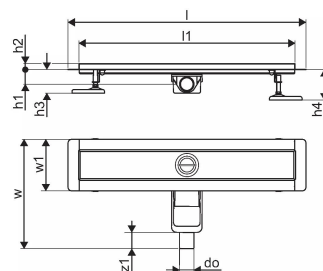

Uponor Aqua Ambient shower inlet low silver 30/800mm

1136409

- Compatible with various grates (see separate items)
- For low floor construction
- Flow rate: 0,6 l/s
- Siphon with cleaning basket, connection to waste pipes DN 40, with horizontal 360° alignment
- Material body: stainless-steel
- Material siphon: polypropylene / ABS

About Uponor Aqua Ambient shower inlet low silver

Specification

- Available in different sizes: 600, 700, 800, 900, 1000mm
- Wide sealing collar (30mm) ensuring tight jointing to the floor construction
- Adjustable height and fixable legs for integration in every kind of floor construction
- Wide range compatible with all common waste outlet pipework.

Item no GTIN 06414900483070

Dimensions

Item Unit Height 83

Item Unit Length 860

Item Unit Weight 2,05

Item Unit Width 143

Item_UOM pce

Measurements

LENGTH_L 860

Length (l1) 800

Outer Diameter_do 40

Z Measurement h 98

Z Measurement h1 82

Z Measurement h2 40

Z Measurement w 303

Z Measurement w1 143