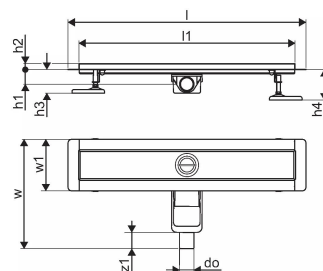

Uponor Aqua Ambient shower inlet low silver 30/800mm

1136409

- Compatible with various grates (see separate items)
- For low floor construction
- Flow rate: 0,6 l/s
- Siphon with cleaning basket, connection to waste pipes DN 40, with horizontal 360° alignment
- Material body: stainless-steel
- Material siphon: polypropylene / ABS

About Uponor Aqua Ambient shower inlet low silver

Specification

- Available in different sizes: 600, 700, 800, 900, 1000mm
- Wide sealing collar (30mm) ensuring tight jointing to the floor construction
- Adjustable height and fixable legs for integration in every kind of floor construction
- Wide range compatible with all common waste outlet pipework.

Application

- Bathroom greywater applications

Certification

- Technical assessment acc BS EN 1253