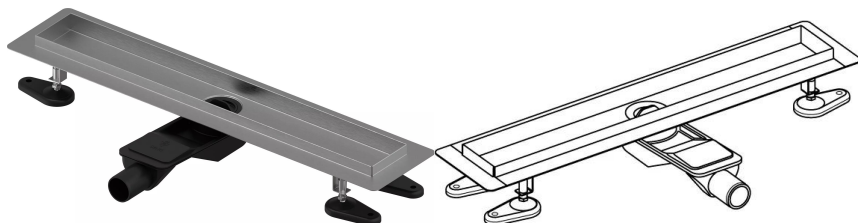

Uponor Aqua Ambient shower inlet low silver 30/800mm

1136409

- Compatible with various grates (see separate items)
- For low floor construction
- Flow rate: 0,6 l/s
- Siphon with cleaning basket, connection to waste pipes DN 40, with horizontal 360° alignment
- Material body: stainless-steel
- Material siphon: polypropylene / ABS

About Uponor Aqua Ambient shower inlet low silver

Specification

- Available in different sizes: 600, 700, 800, 900, 1000mm
- Wide sealing collar (30mm) ensuring tight jointing to the floor construction
- Adjustable height and fixable legs for integration in every kind of floor construction
- Wide range compatible with all common waste outlet pipework.

Application

- Bathroom greywater applications

Certification

- Technical assessment acc BS EN 1253

Uponor Aqua Ambient shower inlet low silver 30/800mm

1136409

Product code

Item no EAN 6414900483070

Item no GTIN 06414900483070

Dimensions

Item Unit Height 83

Item Unit Length 860

Item Unit Weight 2,05

Item Unit Width 143

Item_UOM pce

Measurements