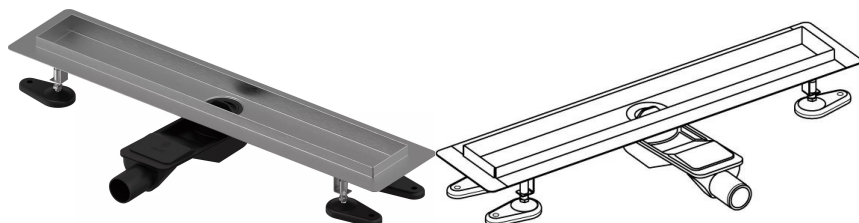

Uponor Aqua Ambient shower inlet low silver 30/900mm

1136410

- Compatible with various grates (see separate items)
- For low floor construction
- Flow rate: 0,6 l/s
- Siphon with cleaning basket, connection to waste pipes DN 40, with horizontal 360° alignment
- Material body: stainless-steel
- Material siphon: polypropylene / ABS

About Uponor Aqua Ambient shower inlet low silver

Specification

- Available in different sizes: 600, 700, 800, 900, 1000mm
- Wide sealing collar (30mm) ensuring tight jointing to the floor construction
- Adjustable height and fixable legs for integration in every kind of floor construction
- Wide range compatible with all common waste outlet pipework.

Application

- Bathroom greywater applications

Certification

- Technical assessment acc BS EN 1253

Uponor Aqua Ambient shower inlet low silver 30/900mm

1136410

Product code

Item no EAN 6414900483087

Item no GTIN 06414900483087

Dimensions

Item Unit Height 83

Item Unit Length 960

Item Unit Weight 2,22

Item Unit Width 143

Item_UOM pce

Measurements