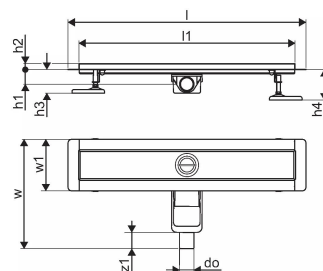

Uponor Aqua Ambient shower inlet low silver 30/900mm

1136410

- Compatible with various grates (see separate items)
- For low floor construction
- Flow rate: 0,6 l/s
- Siphon with cleaning basket, connection to waste pipes DN 40, with horizontal 360° alignment
- Material body: stainless-steel
- Material siphon: polypropylene / ABS

About Uponor Aqua Ambient shower inlet low silver

Specification

- Available in different sizes: 600, 700, 800, 900, 1000mm
- Wide sealing collar (30mm) ensuring tight jointing to the floor construction
- Adjustable height and fixable legs for integration in every kind of floor construction
- Wide range compatible with all common waste outlet pipework.

Item no GTIN 06414900483087

Dimensions

Item Unit Height 83

Item Unit Length 960

Item Unit Weight 2,22

Item Unit Width 143

Item_UOM pce

Measurements

LENGTH_L 960

Length (l1) 900

Outer Diameter_do 40

Z Measurement h 98

Z Measurement h1 82

Z Measurement h2 40

Z Measurement w 303

Z Measurement w1 143