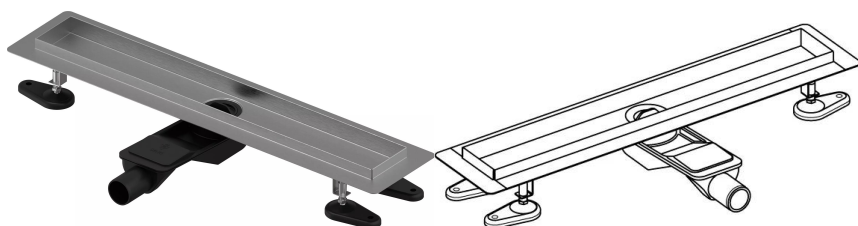

Uponor Aqua Ambient shower inlet low silver 30/900mm

1136410

- Compatible with various grates (see separate items)
- For low floor construction
- Flow rate: 0,6 l/s
- Siphon with cleaning basket, connection to waste pipes DN 40, with horizontal 360° alignment
- Material body: stainless-steel
- Material siphon: polypropylene / ABS

About Uponor Aqua Ambient shower inlet low silver

Specification

- Available in different sizes: 600, 700, 800, 900, 1000mm
- Wide sealing collar (30mm) ensuring tight jointing to the floor construction
- Adjustable height and fixable legs for integration in every kind of floor construction
- Wide range compatible with all common waste outlet pipework.

Application

- Bathroom greywater applications

Certification

- Technical assessment acc BS EN 1253

Uponor Aqua Ambient shower inlet low silver 30/900mm

1136410

Product code

Item no EAN 6414900483087

Item no GTIN 06414900483087

Dimensions

Item Unit Height 83

Item Unit Length 960

Item Unit Weight 2,22

Item Unit Width 143

Item_UOM pce

Measurements