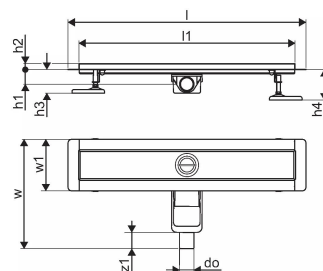

Uponor Aqua Ambient shower inlet low silver 30/1000mm

1136411

- Compatible with various grates (see separate items)
- For low floor construction
- Flow rate: 0,6 l/s
- Siphon with cleaning basket, connection to waste pipes DN 40, with horizontal 360° alignment
- Material body: stainless-steel
- Material siphon: polypropylene / ABS

About Uponor Aqua Ambient shower inlet low silver

Specification

- Available in different sizes: 600, 700, 800, 900, 1000mm
- Wide sealing collar (30mm) ensuring tight jointing to the floor construction
- Adjustable height and fixable legs for integration in every kind of floor construction
- Wide range compatible with all common waste outlet pipework.

Application

- Bathroom greywater applications

Certification

- Technical assessment acc BS EN 1253