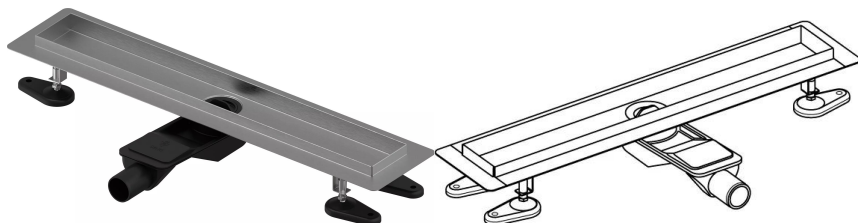

Uponor Aqua Ambient shower inlet low silver 30/1000mm

1136411

- Compatible with various grates (see separate items)
- For low floor construction
- Flow rate: 0,6 l/s
- Siphon with cleaning basket, connection to waste pipes DN 40, with horizontal 360° alignment
- Material body: stainless-steel
- Material siphon: polypropylene / ABS

About Uponor Aqua Ambient shower inlet low silver

Specification

- Available in different sizes: 600, 700, 800, 900, 1000mm
- Wide sealing collar (30mm) ensuring tight jointing to the floor construction
- Adjustable height and fixable legs for integration in every kind of floor construction
- Wide range compatible with all common waste outlet pipework.

Item no GTIN 06414900483094

Dimensions

Item Unit Height 83

Item Unit Length 1060

Item Unit Weight 2,46

Item Unit Width 143

Item_UOM pce

Measurements