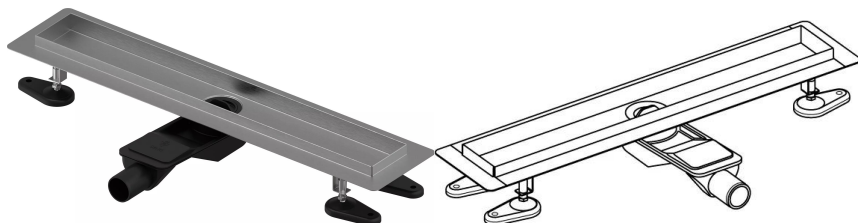

## Uponor Aqua Ambient shower inlet low silver 30/1000mm

**1136411**

- Compatible with various grates (see separate items)
- For low floor construction
- Flow rate: 0,6 l/s
- Siphon with cleaning basket, connection to waste pipes DN 40, with horizontal 360° alignment
- Material body: stainless-steel
- Material siphon: polypropylene / ABS

### About Uponor Aqua Ambient shower inlet low silver

#### Specification

- Available in different sizes: 600, 700, 800, 900, 1000mm
- Wide sealing collar (30mm) ensuring tight jointing to the floor construction
- Adjustable height and fixable legs for integration in every kind of floor construction
- Wide range compatible with all common waste outlet pipework.