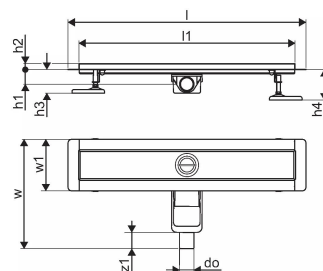

Uponor Aqua Ambient shower inlet low silver 30/1000mm

1136411

- Compatible with various grates (see separate items)
- For low floor construction
- Flow rate: 0,6 l/s
- Siphon with cleaning basket, connection to waste pipes DN 40, with horizontal 360° alignment
- Material body: stainless-steel
- Material siphon: polypropylene / ABS

About Uponor Aqua Ambient shower inlet low silver

Specification

- Available in different sizes: 600, 700, 800, 900, 1000mm
- Wide sealing collar (30mm) ensuring tight jointing to the floor construction
- Adjustable height and fixable legs for integration in every kind of floor construction
- Wide range compatible with all common waste outlet pipework.

Item no GTIN 06414900483094

Dimensions

Item Unit Height 83

Item Unit Length 1060

Item Unit Weight 2,46

Item Unit Width 143

Item_UOM pce

Measurements

LENGTH_L 1060

Length (l1) 1000

Outer Diameter_do 40

Z Measurement h 98

Z Measurement h1 82

Z Measurement h2 40

Z Measurement w 303

Z Measurement w1 143