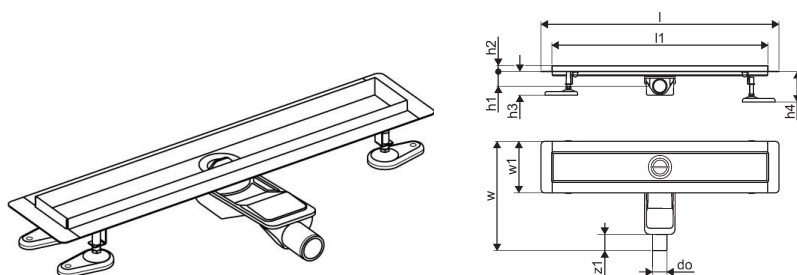

Uponor Aqua Ambient shower inlet low black 30/600mm

1136412

- Compatible with various grate attachments
- For low floor construction
- Flow rate: 0,6 l/s
- Siphon with cleaning basket, connection to waste pipes DN 40, with horizontal 360° alignment
- Material body: matt black powder-coated stainless-steel
- Material siphon: polypropylene / ABS

About Uponor Aqua Ambient shower inlet low black

Specification

- Available in different sizes: 600, 700, 800, 900, 1000mm
- Wide sealing collar (30mm) ensuring tight jointing to the floor construction
- Adjustable height and fixable legs for integration in every kind of floor construction
- Wide range compatible with all common waste outlet pipework.

Item no GTIN 06414900483100

Dimensions

Item Unit Height 83

Item Unit Length 660

Item Unit Weight 1,62

Item Unit Width 143

Item_UOM pce

Measurements

LENGTH_L 660

Length (l1) 600

Outer Diameter_do 40

Z Measurement h 98

Z Measurement h1 82

Z Measurement h2 40

Z Measurement w 303

Z Measurement w1 143