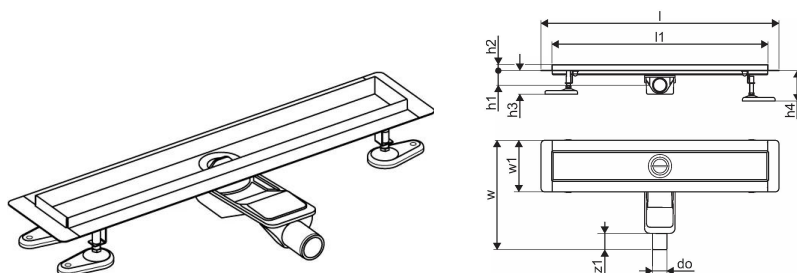

Uponor Aqua Ambient shower inlet low black 30/600mm

1136412

Product code

Item no EAN 6414900483100

Item no GTIN 06414900483100

Dimensions

Item Unit Height 83

Item Unit Length 660

Item Unit Weight 1,62

Item Unit Width 143

Item_UOM pce

Measurements

LENGTH_L 660

Length (l1) 600

Outer Diameter_do 40

Z Measurement h 98

Z Measurement h1 82

Z Measurement h2 40

Z Measurement w 303

Z Measurement w1 143

z1 45

Packaging

Packaging GTIN PL1 06414900485425

Packaging GTIN PL4 06414900485623

Packaging Height PL1 110

Packaging Height PL4 1220

Packaging Length PL1 670

Packaging Length PL4 1200

Packaging Quantity PL1 1

Packaging Quantity PL4 80