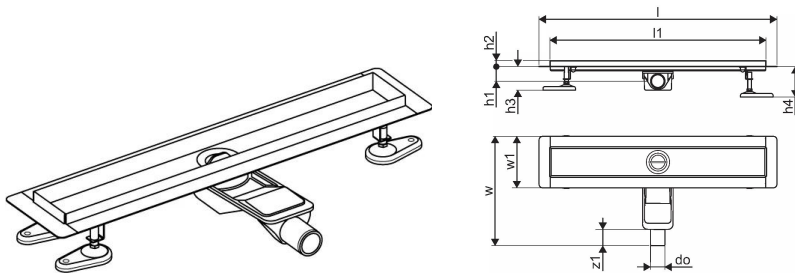

Uponor Aqua Ambient shower inlet low black 30/600mm

1136412

- Compatible with various grate attachments
- For low floor construction
- Flow rate: 0,6 l/s
- Siphon with cleaning basket, connection to waste pipes DN 40, with horizontal 360° alignment
- Material body: matt black powder-coated stainless-steel
- Material siphon: polypropylene / ABS

About Uponor Aqua Ambient shower inlet low black

Specification

- Available in different sizes: 600, 700, 800, 900, 1000mm
- Wide sealing collar (30mm) ensuring tight jointing to the floor construction
- Adjustable height and fixable legs for integration in every kind of floor construction
- Wide range compatible with all common waste outlet pipework.

Dimensions

Item Unit Height	83
Item Unit Length	660
Item Unit Weight	1,62
Item Unit Width	143
Item_UOM	pce

Measurements

LENGTH_L	660
Length (l1)	600
Outer Diameter_do	40
Z Measurement h	98
Z Measurement h1	82
Z Measurement h2	40
Z Measurement w	303
Z Measurement w1	143
z1	45