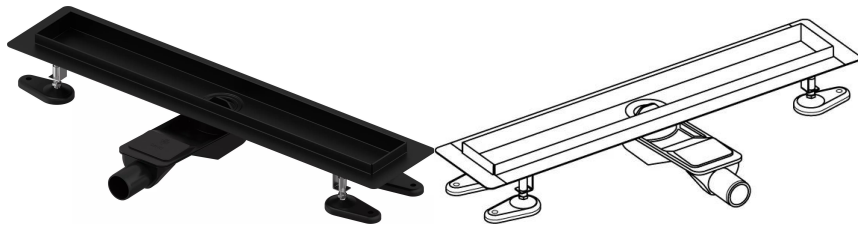

Uponor Aqua Ambient shower inlet low black 30/700mm

1136413

- Compatible with various grate attachments
- For low floor construction
- Flow rate: 0,6 l/s
- Siphon with cleaning basket, connection to waste pipes DN 40, with horizontal 360° alignment
- Material body: matt black powder-coated stainless-steel
- Material siphon: polypropylene / ABS

About Uponor Aqua Ambient shower inlet low black

Specification

- Available in different sizes: 600, 700, 800, 900, 1000mm
- Wide sealing collar (30mm) ensuring tight jointing to the floor construction
- Adjustable height and fixable legs for integration in every kind of floor construction
- Wide range compatible with all common waste outlet pipework.

Application

- Bathroom greywater applications

Certification

- Technical assessment acc BS EN 1253

Uponor Aqua Ambient shower inlet low black 30/700mm

1136413

Product code

Item no EAN 6414900483117

Item no GTIN 06414900483117

Dimensions

Item Unit Height 83

Item Unit Length 760

Item Unit Weight 1,83

Item Unit Width 143

Item_UOM pce

Measurements