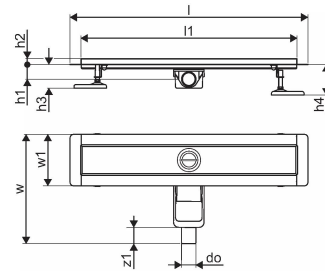

Uponor Aqua Ambient shower inlet low black 30/700mm

1136413

- Compatible with various grate attachments
- For low floor construction
- Flow rate: 0,6 l/s
- Siphon with cleaning basket, connection to waste pipes DN 40, with horizontal 360° alignment
- Material body: matt black powder-coated stainless-steel
- Material siphon: polypropylene / ABS

About Uponor Aqua Ambient shower inlet low black

Specification

- Available in different sizes: 600, 700, 800, 900, 1000mm
- Wide sealing collar (30mm) ensuring tight jointing to the floor construction
- Adjustable height and fixable legs for integration in every kind of floor construction
- Wide range compatible with all common waste outlet pipework.

Item no GTIN 06414900483117

Dimensions

Item Unit Height 83

Item Unit Length 760

Item Unit Weight 1,83

Item Unit Width 143

Item_UOM pce

Measurements

LENGTH_L 760

Length (l1) 700

Outer Diameter_do 40

Z Measurement h 98

Z Measurement h1 82

Z Measurement h2 40

Z Measurement w 303

Z Measurement w1 143