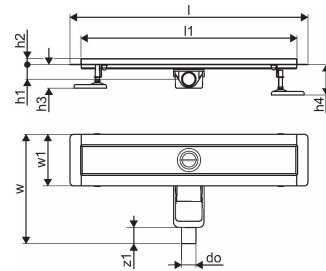

Uponor Aqua Ambient shower inlet low black 30/700mm

1136413

- Compatible with various grate attachments
- For low floor construction
- Flow rate: 0,6 l/s
- Siphon with cleaning basket, connection to waste pipes DN 40, with horizontal 360° alignment
- Material body: matt black powder-coated stainless-steel
- Material siphon: polypropylene / ABS

About Uponor Aqua Ambient shower inlet low black

Specification

- Available in different sizes: 600, 700, 800, 900, 1000mm
- Wide sealing collar (30mm) ensuring tight jointing to the floor construction
- Adjustable height and fixable legs for integration in every kind of floor construction
- Wide range compatible with all common waste outlet pipework.

Item no GTIN 06414900483117

Dimensions

Item Unit Height 83

Item Unit Length 760

Item Unit Weight 1,83

Item Unit Width 143

Item_UOM pce

Measurements

LENGTH_L 760

Length (l1) 700

Outer Diameter_do 40

Z Measurement h 98

Z Measurement h1 82

Z Measurement h2 40

Z Measurement w 303

Z Measurement w1 143