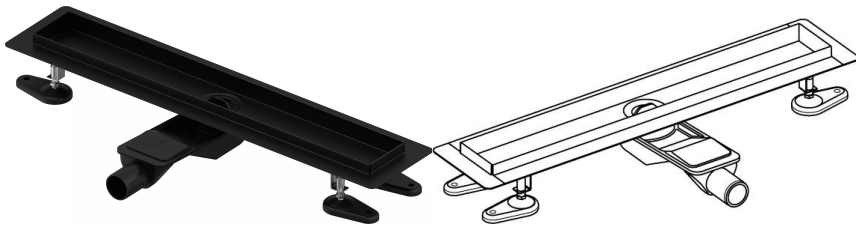

Uponor Aqua Ambient shower inlet low black 30/700mm

1136413

- Compatible with various grate attachments
- For low floor construction
- Flow rate: 0,6 l/s
- Siphon with cleaning basket, connection to waste pipes DN 40, with horizontal 360° alignment
- Material body: matt black powder-coated stainless-steel
- Material siphon: polypropylene / ABS

About Uponor Aqua Ambient shower inlet low black

Specification

- Available in different sizes: 600, 700, 800, 900, 1000mm
- Wide sealing collar (30mm) ensuring tight jointing to the floor construction
- Adjustable height and fixable legs for integration in every kind of floor construction
- Wide range compatible with all common waste outlet pipework.

Application

- Bathroom greywater applications

Certification

- Technical assessment acc BS EN 1253

Uponor Aqua Ambient shower inlet low black 30/700mm

1136413

Product code

Item no EAN 6414900483117

Item no GTIN 06414900483117

Dimensions

Item Unit Height 83

Item Unit Length 760

Item Unit Weight 1,83

Item Unit Width 143

Item_UOM pce

Measurements