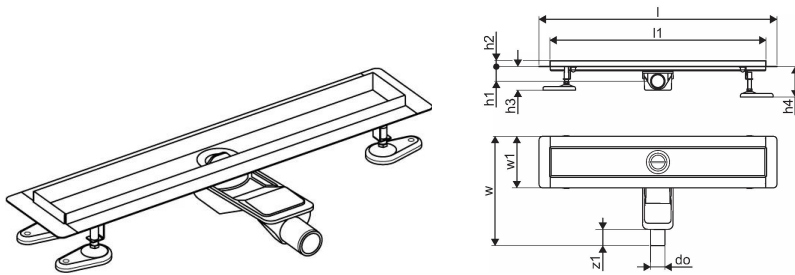

### 1136414

- Compatible with various grate attachments
- For low floor construction
- Flow rate: 0,6 l/s
- Siphon with cleaning basket, connection to waste pipes DN 40, with horizontal 360° alignment
- Material body: matt black powder-coated stainless-steel
- Material siphon: polypropylene / ABS

### Specification

- Available in different sizes: 600, 700, 800, 900, 1000mm
- Wide sealing collar (30mm) ensuring tight jointing to the floor construction
- Adjustable height and fixable legs for integration in every kind of floor construction
- Wide range compatible with all common waste outlet pipework.

### Dimensions

Item Unit Height 83

Item Unit Length 860

Item Unit Weight 2,05

Item Unit Width 143

Item\_UOM pce

### Measurements

LENGTH\_L 860

Length (l1) 800

Outer Diameter\_do 40

Z Measurement h 98

Z Measurement h1 82

Z Measurement h2 40

Z Measurement w 303