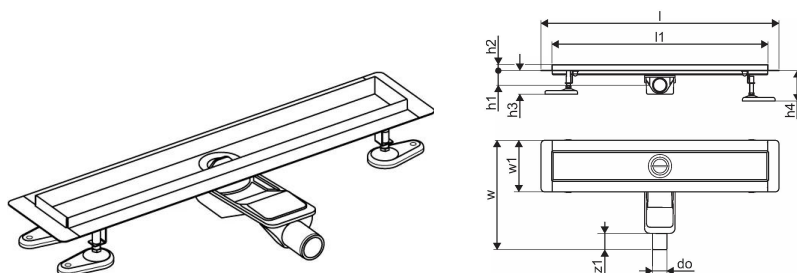

Uponor Aqua Ambient shower inlet low black 30/800mm

1136414

Product code

Item no EAN 6414900483124

Item no GTIN 06414900483124

Dimensions

Item Unit Height 83

Item Unit Length 860

Item Unit Weight 2,05

Item Unit Width 143

Item_UOM pce

Measurements

LENGTH_L 860

Length (l1) 800

Outer Diameter_do 40

Z Measurement h 98

Z Measurement h1 82

Z Measurement h2 40

Z Measurement w 303

Z Measurement w1 143

z1 45

Packaging

Packaging GTIN PL1 06414900485449

Packaging GTIN PL4 06414900369756

Packaging Height PL1 110

Packaging Height PL4 1220

Packaging Length PL1 870

Packaging Length PL4 1200

Packaging Quantity PL1 1

Packaging Quantity PL4 50