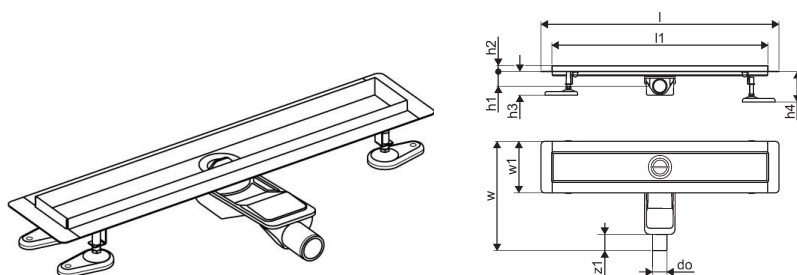

Uponor Aqua Ambient shower inlet low black 30/800mm

1136414

- Compatible with various grate attachments
- For low floor construction
- Flow rate: 0,6 l/s
- Siphon with cleaning basket, connection to waste pipes DN 40, with horizontal 360° alignment
- Material body: matt black powder-coated stainless-steel
- Material siphon: polypropylene / ABS

About Uponor Aqua Ambient shower inlet low black

Specification

- Available in different sizes: 600, 700, 800, 900, 1000mm
- Wide sealing collar (30mm) ensuring tight jointing to the floor construction
- Adjustable height and fixable legs for integration in every kind of floor construction
- Wide range compatible with all common waste outlet pipework.

Item no GTIN 06414900483124

Dimensions

Item Unit Height 83

Item Unit Length 860

Item Unit Weight 2,05

Item Unit Width 143

Item_UOM pce

Measurements

LENGTH_L 860

Length (l1) 800

Outer Diameter_do 40

Z Measurement h 98

Z Measurement h1 82

Z Measurement h2 40

Z Measurement w 303

Z Measurement w1 143