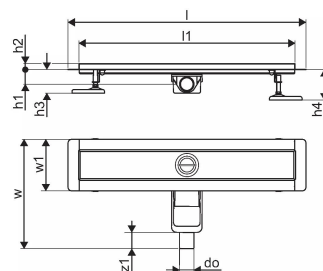

Uponor Aqua Ambient shower inlet low black 30/900mm

1136415

- Compatible with various grate attachments
- For low floor construction
- Flow rate: 0,6 l/s
- Siphon with cleaning basket, connection to waste pipes DN 40, with horizontal 360° alignment
- Material body: matt black powder-coated stainless-steel
- Material siphon: polypropylene / ABS

About Uponor Aqua Ambient shower inlet low black

Specification

- Available in different sizes: 600, 700, 800, 900, 1000mm
- Wide sealing collar (30mm) ensuring tight jointing to the floor construction
- Adjustable height and fixable legs for integration in every kind of floor construction
- Wide range compatible with all common waste outlet pipework.

Application

- Bathroom greywater applications

Certification

- Technical assessment acc BS EN 1253