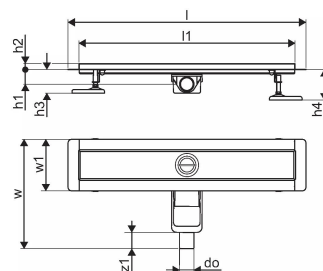

Uponor Aqua Ambient shower inlet low black 30/1000mm

1136416

- Compatible with various grate attachments
- For low floor construction
- Flow rate: 0,6 l/s
- Siphon with cleaning basket, connection to waste pipes DN 40, with horizontal 360° alignment
- Material body: matt black powder-coated stainless-steel
- Material siphon: polypropylene / ABS

About Uponor Aqua Ambient shower inlet low black

Specification

- Available in different sizes: 600, 700, 800, 900, 1000mm
- Wide sealing collar (30mm) ensuring tight jointing to the floor construction
- Adjustable height and fixable legs for integration in every kind of floor construction
- Wide range compatible with all common waste outlet pipework.

Item no GTIN 06414900483148

Dimensions

Item Unit Height 83

Item Unit Length 1060

Item Unit Weight 2,46

Item Unit Width 143

Item_UOM pce

Measurements

LENGTH_L 1060

Length (l1) 1000

Outer Diameter_do 40

Z Measurement h 98

Z Measurement h1 82

Z Measurement h2 40

Z Measurement w 303

Z Measurement w1 143