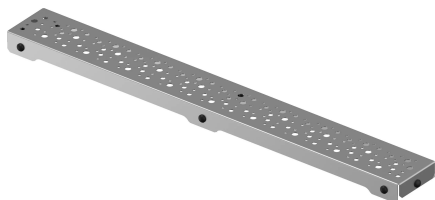

Uponor Aqua Ambient shower inlet grate spot/silver 600mm

1136417

- Grate design: spot
- Compatible to shower inlets "silver"
- Material: polished stainless steel

About Uponor Aqua Ambient shower inlet grate spot/silver

Specification

- Available in different sizes: 600, 700, 800, 900, 1000mm
- Wide sealing collar (30mm) ensuring tight jointing to the floor construction
- Adjustable height and fixable legs for integration in every kind of floor construction
- Wide range compatible with all common waste outlet pipework.

Application

- Bathroom greywater applications

Certification

- Technical assessment acc BS EN 1253

Uponor Aqua Ambient shower inlet grate spot/silver 600mm

1136417

Product code

Item no EAN 6414900483155

Item no GTIN 06414900483155

Dimensions

Item Unit Height 26.8

Item Unit Length 594

Item Unit Weight 0,5

Item Unit Width 77

Item_UOM pce

Measurements