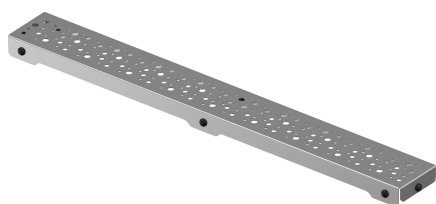

Uponor Aqua Ambient shower inlet grate spot / silver 700mm

1136418

- Grate design: spot
- Compatible to shower inlets "silver"
- Material: polished stainless steel

About Uponor Aqua Ambient shower inlet grate spot / silver

Specification

- Available in different sizes: 600, 700, 800, 900, 1000mm
- Wide sealing collar (30mm) ensuring tight jointing to the floor construction
- Adjustable height and fixable legs for integration in every kind of floor construction
- Wide range compatible with all common waste outlet pipework.

Application

- Bathroom greywater applications

Certification

- Technical assessment acc BS EN 1253

Uponor Aqua Ambient shower inlet grate spot / silver 700mm

1136418

Product code

Item no EAN 6414900483162

Item no GTIN 06414900483162

Dimensions

Item Unit Height 26.8

Item Unit Length 694

Item Unit Weight 0,59

Item Unit Width 77

Item_UOM pce

Measurements