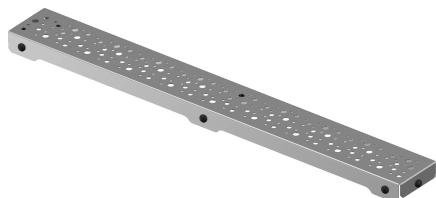

## Uponor Aqua Ambient shower inlet grate spot/silver 700mm

**1136418**

- Grate design: spot
- Compatible to shower inlets "silver"
- Material: polished stainless steel

### About Uponor Aqua Ambient shower inlet grate spot/silver

#### Specification

- Available in different sizes: 600, 700, 800, 900, 1000mm
- Wide sealing collar (30mm) ensuring tight jointing to the floor construction
- Adjustable height and fixable legs for integration in every kind of floor construction
- Wide range compatible with all common waste outlet pipework.

### Dimensions

Item Unit Height 26.8

Item Unit Length 694

Item Unit Weight 0,59

Item Unit Width 77

Item\_UOM pce