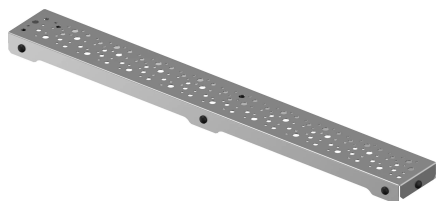

Uponor Aqua Ambient shower inlet grate spot/silver 700mm

1136418

Product code

Item no EAN 6414900483162

Item no GTIN 06414900483162

Dimensions

Item Unit Height 26.8

Item Unit Length 694

Item Unit Weight 0,59

Item Unit Width 77

Item_UOM pce

Measurements

LENGTH_L 688

Z Measurement h 26,8

Z Measurement w 71,5

Packaging

Packaging GTIN PL1 06414900485685

Packaging GTIN PL4 06414900369770

Packaging Height PL1 35

Packaging Height PL4 1300

Packaging Length PL1 711

Packaging Length PL4 1200

Packaging Quantity PL1 1

Packaging Quantity PL4 363

Packaging Type PL1 Base_Box

Packaging Type PL4 Pallet

Packaging Volume PL1 0,00273735

Packaging Volume PL4 1,248

Packaging Weight PL1 0,73

Packaging Weight PL4 289,99

Packaging Width PL1 110