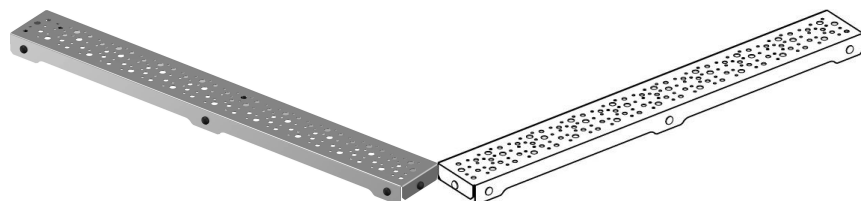

Uponor Aqua Ambient shower inlet grate spot / silver 1000mm

1136421

- Grate design: spot
- Compatible to shower inlets "silver"
- Material: polished stainless steel

About Uponor Aqua Ambient shower inlet grate spot / silver

Specification

- Available in different sizes: 600, 700, 800, 900, 1000mm
- Wide sealing collar (30mm) ensuring tight jointing to the floor construction
- Adjustable height and fixable legs for integration in every kind of floor construction
- Wide range compatible with all common waste outlet pipework.

Application

- Bathroom greywater applications

Certification

- Technical assessment acc BS EN 1253

Uponor Aqua Ambient shower inlet grate spot / silver 1000mm

1136421

Product code

Item no EAN	6414900483193
Item no GF	35001136421
Item no GTIN	06414900483193

Dimensions

Item Unit Height	26.8
Item Unit Length	994
Item Unit Weight	0,83
Item Unit Width	77
Item_UOM	pce

Measurements

LENGTH_L	988
Z Measurement h	26,8
Z Measurement w	71,5

Packaging

Packaging GTIN PL1	06414900485715
Packaging GTIN PL4	06414900325813
Packaging Height PL1	35
Packaging Height PL4	1154
Packaging Length PL1	1015
Packaging Length PL4	1200
Packaging Quantity PL1	1
Packaging Quantity PL4	210
Packaging Type PL1	Base_Box
Packaging Type PL4	Pallet
Packaging Volume PL1	0,00390775
Packaging Volume PL4	1,10784
Packaging Weight PL1	1