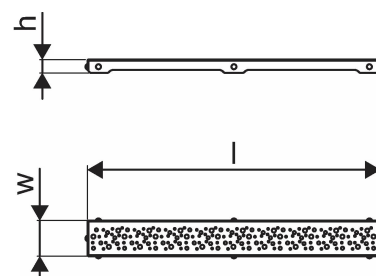

Uponor Aqua Ambient shower inlet grate spot / silver 1000mm

1136421

Product code

Item no EAN	6414900483193
Item no GF	35001136421
Item no GTIN	06414900483193

Dimensions

Item Unit Height	26.8
Item Unit Length	994
Item Unit Weight	0,83
Item Unit Width	77
Item_UOM	pce

Measurements

LENGTH_L	988
Z Measurement h	26,8
Z Measurement w	71,5

Packaging

Packaging GTIN PL1	06414900485715
Packaging GTIN PL4	06414900325813
Packaging Height PL1	35
Packaging Height PL4	1154
Packaging Length PL1	1015
Packaging Length PL4	1200
Packaging Quantity PL1	1
Packaging Quantity PL4	210
Packaging Type PL1	Base_Box
Packaging Type PL4	Pallet
Packaging Volume PL1	0,00390775
Packaging Volume PL4	1,10784
Packaging Weight PL1	1