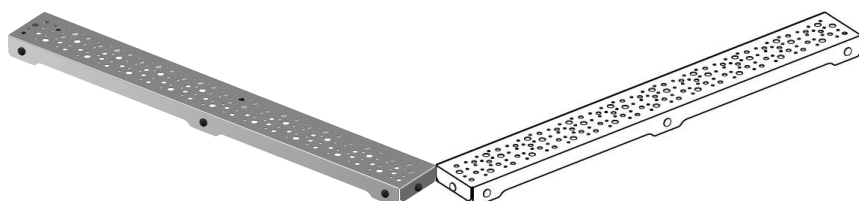

Uponor Aqua Ambient shower inlet grate spot/silver 1000mm

1136421

- Grate design: spot
- Compatible to shower inlets "silver"
- Material: polished stainless steel

About Uponor Aqua Ambient shower inlet grate spot/silver

Specification

- Available in different sizes: 600, 700, 800, 900, 1000mm
- Wide sealing collar (30mm) ensuring tight jointing to the floor construction
- Adjustable height and fixable legs for integration in every kind of floor construction
- Wide range compatible with all common waste outlet pipework.

Application

- Bathroom greywater applications

Certification

- Technical assessment acc BS EN 1253

Uponor Aqua Ambient shower inlet grate spot/silver 1000mm

1136421

Product code

Item no EAN	6414900483193
Item no GF	35001136421
Item no GTIN	06414900483193

Dimensions

Item Unit Height	26.8
Item Unit Length	994
Item Unit Weight	0,83
Item Unit Width	77
Item_UOM	pce

Measurements

LENGTH_L	988
Z Measurement h	26,8
Z Measurement w	71,5

Packaging

Packaging GTIN PL1	06414900485715
Packaging GTIN PL4	06414900325813
Packaging Height PL1	35
Packaging Height PL4	1154
Packaging Length PL1	1015
Packaging Length PL4	1200
Packaging Quantity PL1	1
Packaging Quantity PL4	210
Packaging Type PL1	Base_Box
Packaging Type PL4	Pallet
Packaging Volume PL1	0,00390775
Packaging Volume PL4	1,10784
Packaging Weight PL1	1