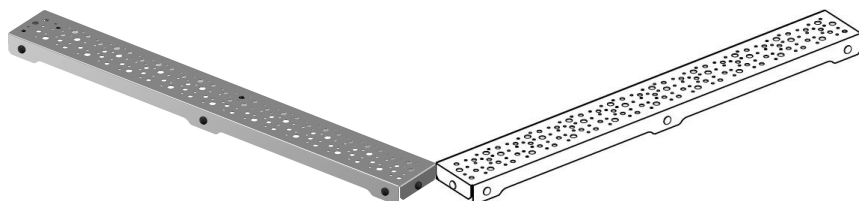

Uponor Aqua Ambient shower inlet grate spot/silver 1000mm

1136421

- Grate design: spot
- Compatible to shower inlets "silver"
- Material: polished stainless steel

About Uponor Aqua Ambient shower inlet grate spot/silver

Specification

- Available in different sizes: 600, 700, 800, 900, 1000mm
- Wide sealing collar (30mm) ensuring tight jointing to the floor construction
- Adjustable height and fixable legs for integration in every kind of floor construction
- Wide range compatible with all common waste outlet pipework.

Application

- Bathroom greywater applications

Certification

- Technical assessment acc BS EN 1253

Uponor Aqua Ambient shower inlet grate spot/silver 1000mm

1136421

Product code

Item no EAN	6414900483193
Item no GF	35001136421
Item no GTIN	06414900483193

Dimensions

Item Unit Height	26.8
Item Unit Length	994
Item Unit Weight	0,83
Item Unit Width	77
Item_UOM	pce

Measurements

LENGTH_L	988
Z Measurement h	26,8
Z Measurement w	71,5

Packaging

Packaging GTIN PL1	06414900485715
Packaging GTIN PL4	06414900325813
Packaging Height PL1	35
Packaging Height PL4	1154
Packaging Length PL1	1015
Packaging Length PL4	1200
Packaging Quantity PL1	1
Packaging Quantity PL4	210
Packaging Type PL1	Base_Box
Packaging Type PL4	Pallet
Packaging Volume PL1	0,00390775
Packaging Volume PL4	1,10784
Packaging Weight PL1	1