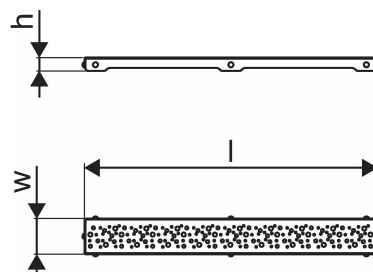

Uponor Aqua Ambient shower inlet grate spot/silver 1000mm

1136421

- Grate design: spot
- Compatible to shower inlets "silver"
- Material: polished stainless steel

About Uponor Aqua Ambient shower inlet grate spot/silver

Specification

- Available in different sizes: 600, 700, 800, 900, 1000mm
- Wide sealing collar (30mm) ensuring tight jointing to the floor construction
- Adjustable height and fixable legs for integration in every kind of floor construction
- Wide range compatible with all common waste outlet pipework.

Dimensions

Item Unit Height	26.8
Item Unit Length	994
Item Unit Weight	0,83
Item Unit Width	77
Item_UOM	pce

Measurements

LENGTH_L	988
Z Measurement h	26,8
Z Measurement w	71,5

Packaging

Packaging GTIN PL1	06414900485715
Packaging GTIN PL4	06414900325813
Packaging Height PL1	35
Packaging Height PL4	1154
Packaging Length PL1	1015
Packaging Length PL4	1200
Packaging Quantity PL1	1
Packaging Quantity PL4	210
Packaging Type PL1	Base_Box
Packaging Type PL4	Pallet
Packaging Volume PL1	0,00390775
Packaging Volume PL4	1,10784
Packaging Weight PL1	1

Packaging Weight PL4	235
Packaging Width PL1	110
Packaging Width PL4	800

Technical documents

Download documents here 

Uponor UK

Blackmor Lane The Pavillion
WD18 8GA, Watford
UK

T +44 (0)1923 381212

E
customerservice.uk.bfs@georgfi
scher.com