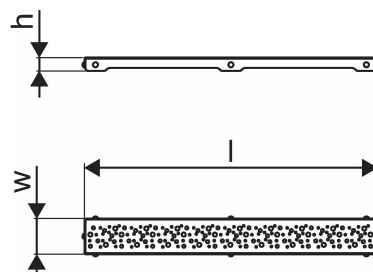

Uponor Aqua Ambient shower inlet grate spot / silver 1000mm

1136421

- Grate design: spot
- Compatible to shower inlets "silver"
- Material: polished stainless steel

About Uponor Aqua Ambient shower inlet grate spot / silver

Specification

- Available in different sizes: 600, 700, 800, 900, 1000mm
- Wide sealing collar (30mm) ensuring tight jointing to the floor construction
- Adjustable height and fixable legs for integration in every kind of floor construction
- Wide range compatible with all common waste outlet pipework.

Dimensions

Item Unit Height	26.8
Item Unit Length	994
Item Unit Weight	0,83
Item Unit Width	77
Item_UOM	pce

Measurements

LENGTH_L	988
Z Measurement h	26,8
Z Measurement w	71,5

Packaging

Packaging GTIN PL1	06414900485715
Packaging GTIN PL4	06414900325813
Packaging Height PL1	35
Packaging Height PL4	1154
Packaging Length PL1	1015
Packaging Length PL4	1200
Packaging Quantity PL1	1
Packaging Quantity PL4	210
Packaging Type PL1	Base_Box
Packaging Type PL4	Pallet
Packaging Volume PL1	0,00390775
Packaging Volume PL4	1,10784
Packaging Weight PL1	1

Packaging Weight PL4	140
Packaging Width PL1	110
Packaging Width PL4	800

Technical documents

Download documents here 

Uponor UK

Blackmor Lane The Pavilion
WD18 8GA, Watford
UK

T +44 (0)1923 927000
E enquiries.uk@uponor.com