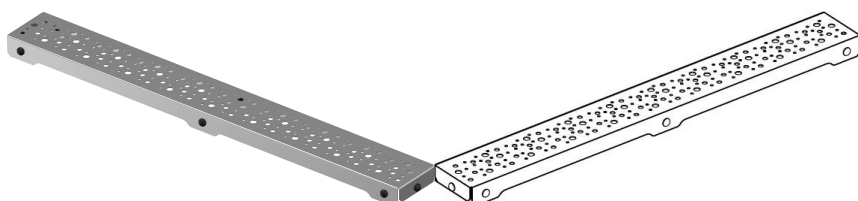

Uponor Aqua Ambient shower inlet grate spot / silver 1000mm

1136421

- Grate design: spot
- Compatible to shower inlets "silver"
- Material: polished stainless steel

About Uponor Aqua Ambient shower inlet grate spot / silver

Specification

- Available in different sizes: 600, 700, 800, 900, 1000mm
- Wide sealing collar (30mm) ensuring tight jointing to the floor construction
- Adjustable height and fixable legs for integration in every kind of floor construction
- Wide range compatible with all common waste outlet pipework.

Application

- Bathroom greywater applications

Certification

- Technical assessment acc BS EN 1253

Uponor Aqua Ambient shower inlet grate spot / silver 1000mm

1136421

Product code

Item no EAN	6414900483193
Item no GF	35001136421
Item no GTIN	06414900483193

Dimensions

Item Unit Height	26.8
Item Unit Length	994
Item Unit Weight	0,83
Item Unit Width	77
Item_UOM	pce

Measurements

LENGTH_L	988
Z Measurement h	26,8
Z Measurement w	71,5

Packaging

Packaging GTIN PL1	06414900485715
Packaging GTIN PL4	06414900325813
Packaging Height PL1	35
Packaging Height PL4	1154
Packaging Length PL1	1015
Packaging Length PL4	1200
Packaging Quantity PL1	1
Packaging Quantity PL4	210
Packaging Type PL1	Base_Box
Packaging Type PL4	Pallet
Packaging Volume PL1	0,00390775
Packaging Volume PL4	1,10784
Packaging Weight PL1	1