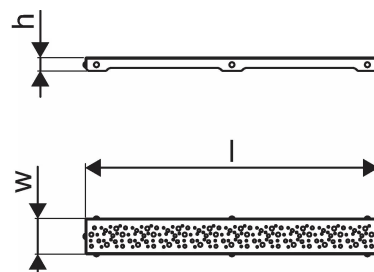

Uponor Aqua Ambient shower inlet grate spot/black 700mm

1136423

- Grate design: spot
- Compatible to shower inlets "black"
- Material: matt black powder-coated stainless-steel

About Uponor Aqua Ambient shower inlet grate spot/black

Specification

- Available in different sizes: 600, 700, 800, 900, 1000mm
- Wide sealing collar (30mm) ensuring tight jointing to the floor construction
- Adjustable height and fixable legs for integration in every kind of floor construction
- Wide range compatible with all common waste outlet pipework.

Application

- Bathroom greywater applications

Certification

- Technical assessment acc BS EN 1253