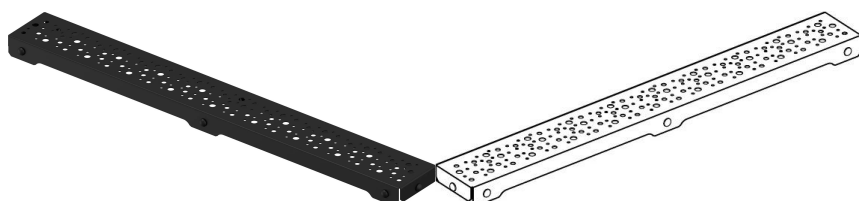

## Uponor Aqua Ambient shower inlet grate spot / black 700mm

1136423

- Grate design: spot
- Compatible to shower inlets "black"
- Material: matt black powder-coated stainless-steel

### About Uponor Aqua Ambient shower inlet grate spot / black

#### Specification

- Available in different sizes: 600, 700, 800, 900, 1000mm
- Wide sealing collar (30mm) ensuring tight jointing to the floor construction
- Adjustable height and fixable legs for integration in every kind of floor construction
- Wide range compatible with all common waste outlet pipework.

## Uponor Aqua Ambient shower inlet grate spot / black 700mm

1136423