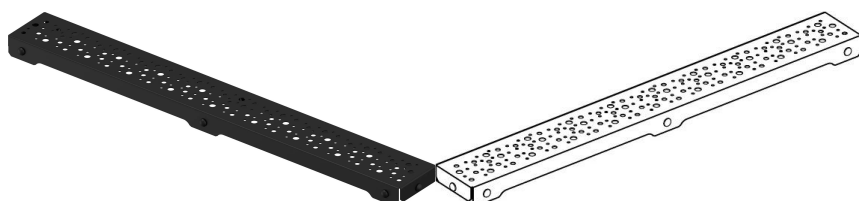

## Uponor Aqua Ambient shower inlet grate spot/black 700mm

1136423

- Grate design: spot
- Compatible to shower inlets "black"
- Material: matt black powder-coated stainless-steel

### About Uponor Aqua Ambient shower inlet grate spot/black

#### Specification

- Available in different sizes: 600, 700, 800, 900, 1000mm
- Wide sealing collar (30mm) ensuring tight jointing to the floor construction
- Adjustable height and fixable legs for integration in every kind of floor construction
- Wide range compatible with all common waste outlet pipework.

### Dimensions

Item Unit Height 26.8

Item Unit Length 694

Item Unit Weight 0,59

Item Unit Width 77

Item\_UOM pce