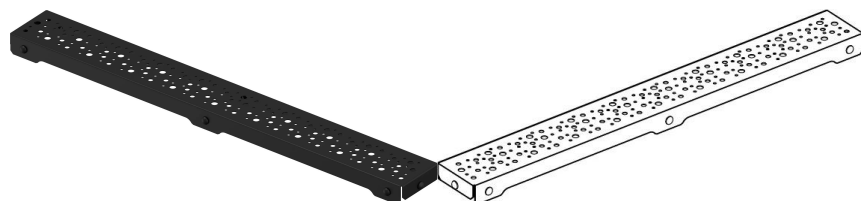

## Uponor Aqua Ambient shower inlet grate spot / black 700mm

1136423

- Grate design: spot
- Compatible to shower inlets "black"
- Material: matt black powder-coated stainless-steel

### About Uponor Aqua Ambient shower inlet grate spot / black

#### Specification

- Available in different sizes: 600, 700, 800, 900, 1000mm
- Wide sealing collar (30mm) ensuring tight jointing to the floor construction
- Adjustable height and fixable legs for integration in every kind of floor construction
- Wide range compatible with all common waste outlet pipework.

## Uponor Aqua Ambient shower inlet grate spot / black 700mm

1136423