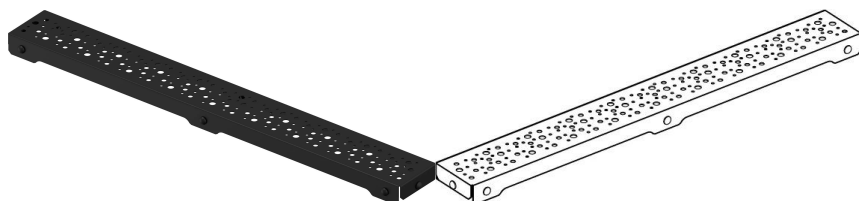

## Uponor Aqua Ambient shower inlet grate spot/black 700mm

1136423

- Grate design: spot
- Compatible to shower inlets "black"
- Material: matt black powder-coated stainless-steel

### About Uponor Aqua Ambient shower inlet grate spot/black

#### Specification

- Available in different sizes: 600, 700, 800, 900, 1000mm
- Wide sealing collar (30mm) ensuring tight jointing to the floor construction
- Adjustable height and fixable legs for integration in every kind of floor construction
- Wide range compatible with all common waste outlet pipework.

## Uponor Aqua Ambient shower inlet grate spot/black 700mm

1136423