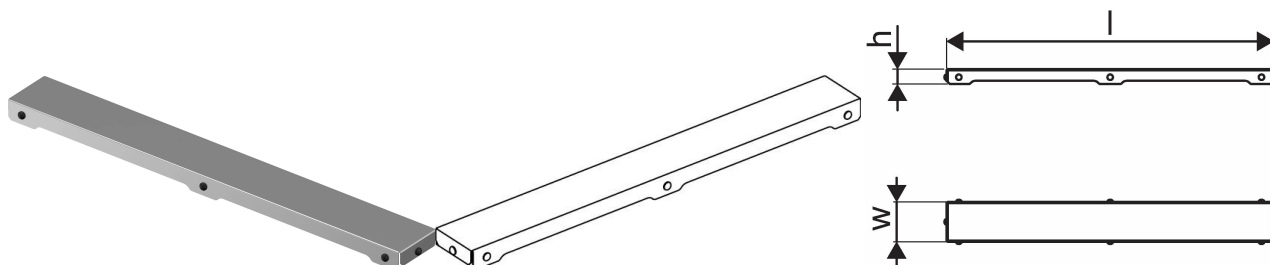

Uponor Aqua Ambient shower inlet grate plain / silver 600mm

1136427

- Grate design: plain
- Compatible to shower inlets "silver"
- Material: polished stainless steel

About Uponor Aqua Ambient shower inlet grate plain / silver

Specification

- Available in different sizes: 600, 700, 800, 900, 1000mm
- Wide sealing collar (30mm) ensuring tight jointing to the floor construction
- Adjustable height and fixable legs for integration in every kind of floor construction
- Wide range compatible with all common waste outlet pipework.

Item no GTIN 06414900483254

Dimensions

Item Unit Height 26.8

Item Unit Length 594

Item Unit Weight 0,5

Item Unit Width 77

Item_UOM pce

Measurements

LENGTH_L 588

Z Measurement h 26,8

Z Measurement w 71,5

Packaging

Packaging GTIN PL1 06414900485777

Packaging GTIN PL4 06414900325820

Packaging Height PL1 35

Packaging Height PL4 1101