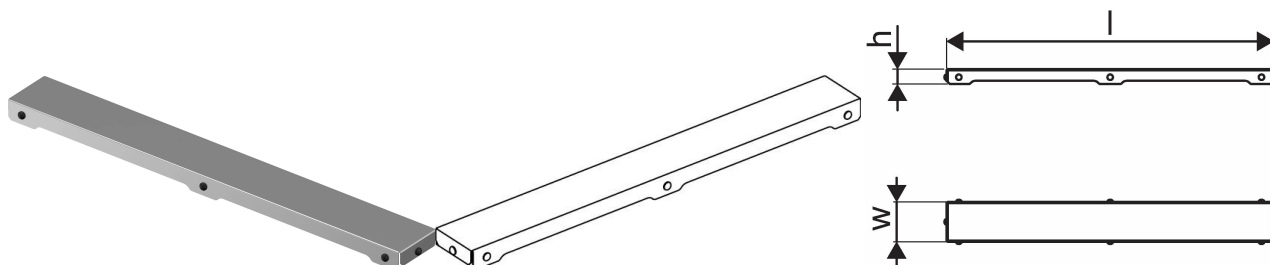

## Uponor Aqua Ambient shower inlet grate plain/silver 600mm

1136427

- Grate design: plain
- Compatible to shower inlets "silver"
- Material: polished stainless steel

#### Specification

- Available in different sizes: 600, 700, 800, 900, 1000mm
- Wide sealing collar (30mm) ensuring tight jointing to the floor construction
- Adjustable height and fixable legs for integration in every kind of floor construction
- Wide range compatible with all common waste outlet pipework.

### Dimensions

Item Unit Height 26.8

Item Unit Length 594

Item Unit Weight 0,5

Item Unit Width 77

Item\_UOM pce

### Measurements

LENGTH\_L 588

Z Measurement h 26,8

Z Measurement w 71,5