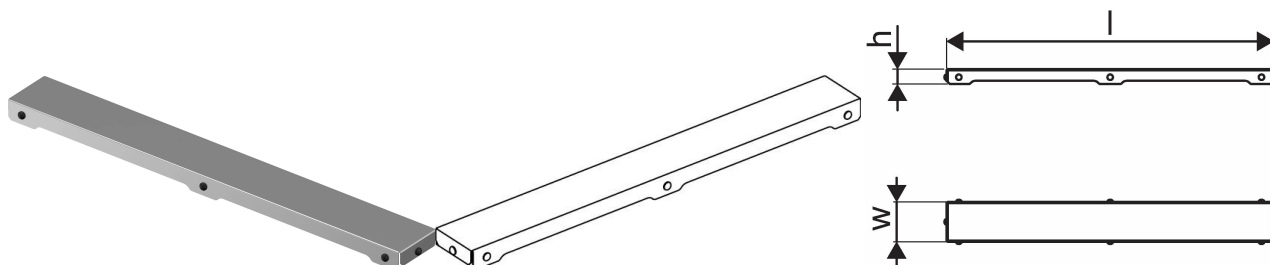

Uponor Aqua Ambient shower inlet grate plain/silver 800mm

1136429

- Grate design: plain
- Compatible to shower inlets "silver"
- Material: polished stainless steel

About Uponor Aqua Ambient shower inlet grate plain/silver

Specification

- Available in different sizes: 600, 700, 800, 900, 1000mm
- Wide sealing collar (30mm) ensuring tight jointing to the floor construction
- Adjustable height and fixable legs for integration in every kind of floor construction
- Wide range compatible with all common waste outlet pipework.

Item no GTIN 06414900483278

Dimensions

Item Unit Height 26.8

Item Unit Length 794

Item Unit Weight 0,67

Item Unit Width 77

Item_UOM pce

Measurements

LENGTH_L 788

Z Measurement h 26,8

Z Measurement w 71,5

Packaging

Packaging GTIN PL1 06414900485791

Packaging GTIN PL4 06414900325837

Packaging Height PL1 35

Packaging Height PL4 1044