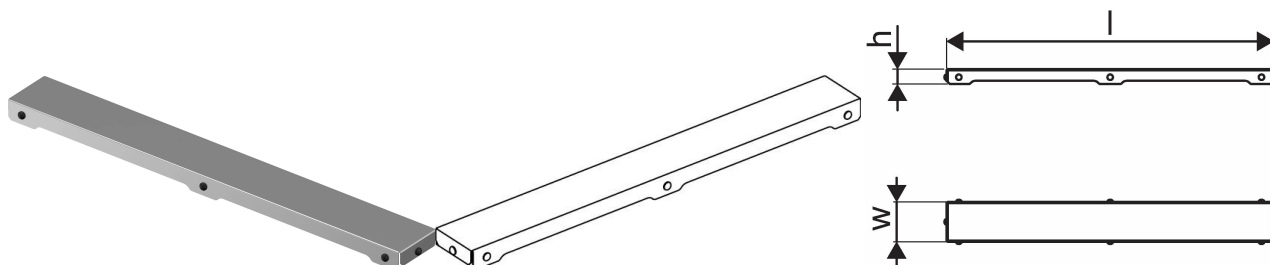

Uponor Aqua Ambient shower inlet grate plain / silver 800mm

1136429

- Grate design: plain
- Compatible to shower inlets "silver"
- Material: polished stainless steel

About Uponor Aqua Ambient shower inlet grate plain / silver

Specification

- Available in different sizes: 600, 700, 800, 900, 1000mm
- Wide sealing collar (30mm) ensuring tight jointing to the floor construction
- Adjustable height and fixable legs for integration in every kind of floor construction
- Wide range compatible with all common waste outlet pipework.

Item no GTIN 06414900483278

Dimensions

Item Unit Height 26.8

Item Unit Length 794

Item Unit Weight 0,67

Item Unit Width 77

Item_UOM pce

Measurements

LENGTH_L 788

Z Measurement h 26,8

Z Measurement w 71,5

Packaging

Packaging GTIN PL1 06414900485791

Packaging GTIN PL4 06414900325837

Packaging Height PL1 35

Packaging Height PL4 1044