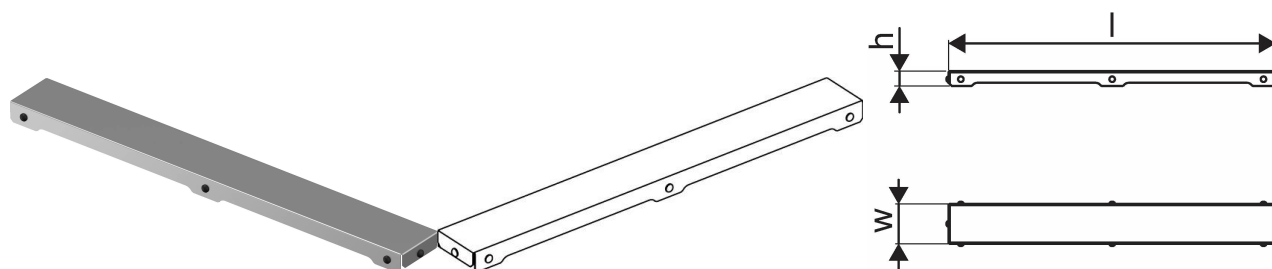

Uponor Aqua Ambient shower inlet grate plain/silver 800mm

1136429

Product code

Item no EAN 6414900483278

Item no GTIN 06414900483278

Dimensions

Item Unit Height 26.8

Item Unit Length 794

Item Unit Weight 0,67

Item Unit Width 77

Item_UOM pce

Measurements

LENGTH_L 788

Z Measurement h 26,8

Z Measurement w 71,5

Packaging

Packaging GTIN PL1 06414900485791

Packaging GTIN PL4 06414900325837

Packaging Height PL1 35

Packaging Height PL4 1044

Packaging Length PL1 812

Packaging Length PL4 1200

Packaging Quantity PL1 1

Packaging Quantity PL4 275

Packaging Type PL1 Base_Box

Packaging Type PL4 Pallet

Packaging Volume PL1 0,0031262

Packaging Volume PL4 1,00224

Packaging Weight PL1 0,87

Packaging Weight PL4 264,25