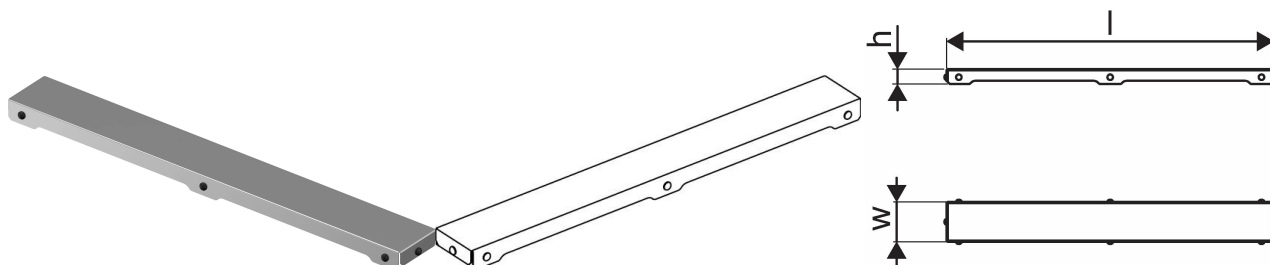

## Uponor Aqua Ambient shower inlet grate plain/silver 900mm

1136430

- Grate design: plain
- Compatible to shower inlets "silver"
- Material: polished stainless steel

#### Specification

- Available in different sizes: 600, 700, 800, 900, 1000mm
- Wide sealing collar (30mm) ensuring tight jointing to the floor construction
- Adjustable height and fixable legs for integration in every kind of floor construction
- Wide range compatible with all common waste outlet pipework.

### Dimensions

Item Unit Height 26.8

Item Unit Length 894

Item Unit Weight 0,75

Item Unit Width 77

Item\_UOM pce

### Measurements

LENGTH\_L 888

Z Measurement h 26,8

Z Measurement w 71,5