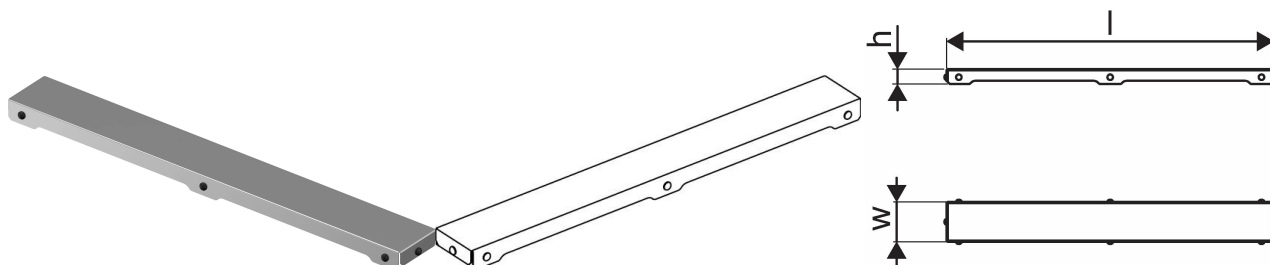

Uponor Aqua Ambient shower inlet grate plain / silver 900mm

1136430

- Grate design: plain
- Compatible to shower inlets "silver"
- Material: polished stainless steel

About Uponor Aqua Ambient shower inlet grate plain / silver

Specification

- Available in different sizes: 600, 700, 800, 900, 1000mm
- Wide sealing collar (30mm) ensuring tight jointing to the floor construction
- Adjustable height and fixable legs for integration in every kind of floor construction
- Wide range compatible with all common waste outlet pipework.

Item no GTIN 06414900483285

Dimensions

Item Unit Height 26.8

Item Unit Length 894

Item Unit Weight 0,75

Item Unit Width 77

Item_UOM pce

Measurements

LENGTH_L 888

Z Measurement h 26,8

Z Measurement w 71,5

Packaging

Packaging GTIN PL1 06414900485807

Packaging GTIN PL4 06414900325844

Packaging Height PL1 35

Packaging Height PL4 784