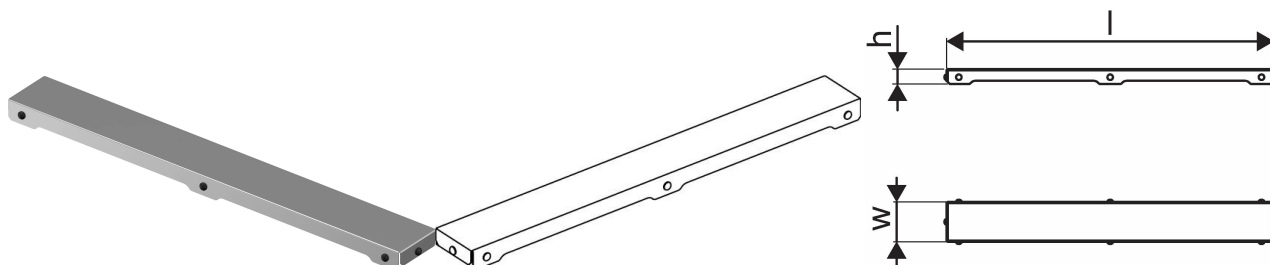

Uponor Aqua Ambient shower inlet grate plain / silver 1000mm

1136431

- Grate design: plain
- Compatible to shower inlets "silver"
- Material: polished stainless steel

About Uponor Aqua Ambient shower inlet grate plain / silver

Specification

- Available in different sizes: 600, 700, 800, 900, 1000mm
- Wide sealing collar (30mm) ensuring tight jointing to the floor construction
- Adjustable height and fixable legs for integration in every kind of floor construction
- Wide range compatible with all common waste outlet pipework.

Item no GTIN 06414900483292

Dimensions

Item Unit Height 26.8

Item Unit Length 994

Item Unit Weight 0,83

Item Unit Width 77

Item_UOM pce

Measurements

LENGTH_L 988

Z Measurement h 26,8

Z Measurement w 71,5

Packaging

Packaging GTIN PL1 06414900485814

Packaging GTIN PL4 06414900325851

Packaging Height PL1 35

Packaging Height PL4 857