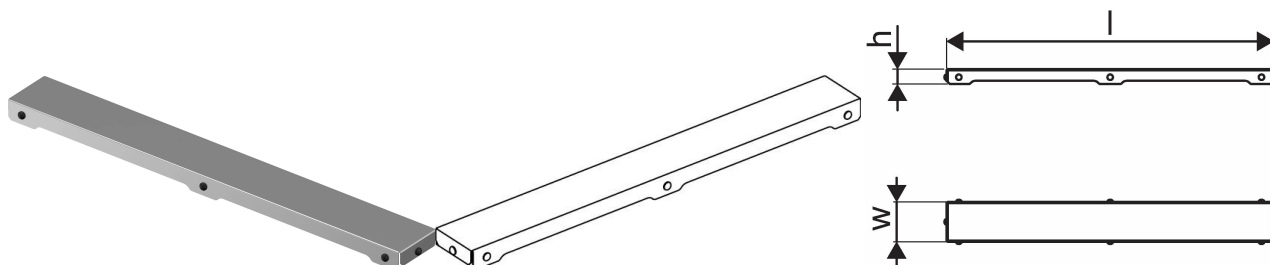

Uponor Aqua Ambient shower inlet grate plain/silver 1000mm

1136431

- Grate design: plain
- Compatible to shower inlets "silver"
- Material: polished stainless steel

About Uponor Aqua Ambient shower inlet grate plain/silver

Specification

- Available in different sizes: 600, 700, 800, 900, 1000mm
- Wide sealing collar (30mm) ensuring tight jointing to the floor construction
- Adjustable height and fixable legs for integration in every kind of floor construction
- Wide range compatible with all common waste outlet pipework.

Item no GTIN 06414900483292

Dimensions

Item Unit Height 26.8

Item Unit Length 994

Item Unit Weight 0,83

Item Unit Width 77

Item_UOM pce

Measurements

LENGTH_L 988

Z Measurement h 26,8

Z Measurement w 71,5

Packaging

Packaging GTIN PL1 06414900485814

Packaging GTIN PL4 06414900325851

Packaging Height PL1 35

Packaging Height PL4 857