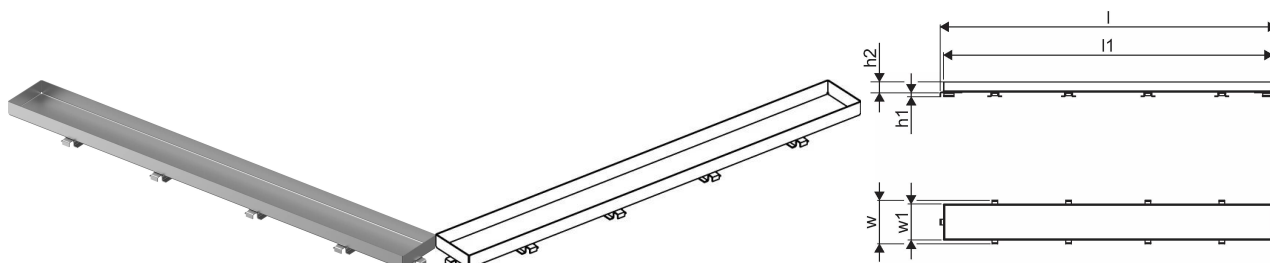

Uponor Aqua Ambient shower inlet grate stone/silver 600mm

1136437

- Grate design: stone
- Compatible to shower inlets "silver"
- Material: polished stainless-steel

About Uponor Aqua Ambient shower inlet grate stone/silver

Specification

- Available in different sizes: 600, 700, 800, 900, 1000mm
- Wide sealing collar (30mm) ensuring tight jointing to the floor construction
- Adjustable height and fixable legs for integration in every kind of floor construction
- Wide range compatible with all common waste outlet pipework.

Item no GTIN 06414900483353

Dimensions

Item Unit Height 26.8

Item Unit Length 594

Item Unit Weight 0,5

Item Unit Width 77

Item_UOM pce

Measurements

LENGTH_L 593

Length (l1) 581

Z Measurement h1 6,8

Z Measurement h2 19

Z Measurement w 76,5

Z Measurement w1 63,5

Packaging

Packaging GTIN PL1 06414900486071