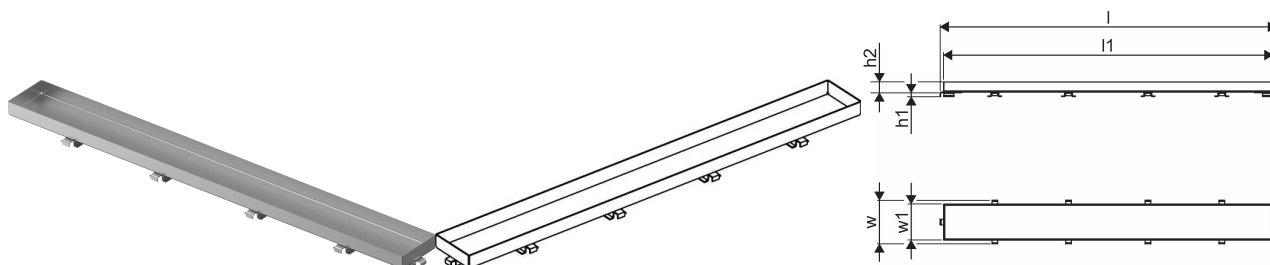

Uponor Aqua Ambient shower inlet grate stone / silver 600mm

1136437

- Grate design: stone
- Compatible to shower inlets "silver"
- Material: polished stainless-steel

About Uponor Aqua Ambient shower inlet grate stone / silver

Specification

- Available in different sizes: 600, 700, 800, 900, 1000mm
- Wide sealing collar (30mm) ensuring tight jointing to the floor construction
- Adjustable height and fixable legs for integration in every kind of floor construction
- Wide range compatible with all common waste outlet pipework.

Item no GTIN 06414900483353

Dimensions

Item Unit Height 26.8

Item Unit Length 594

Item Unit Weight 0,5

Item Unit Width 77

Item_UOM pce

Measurements

LENGTH_L 593

Length (l1) 581

Z Measurement h1 6,8

Z Measurement h2 19

Z Measurement w 76,5

Z Measurement w1 63,5

Packaging

Packaging GTIN PL1 06414900486071