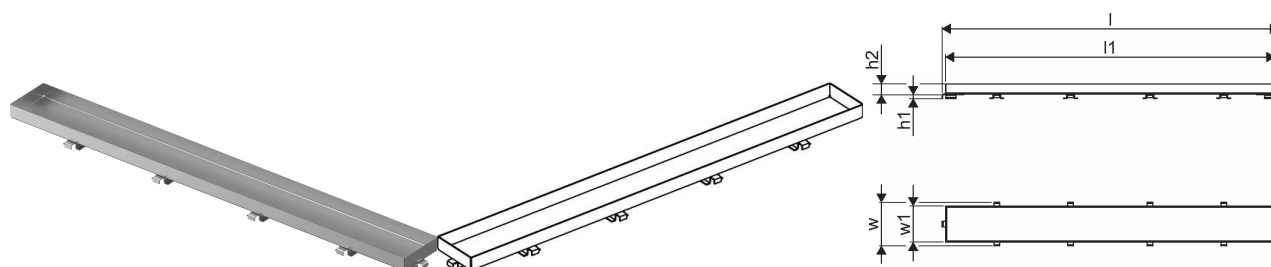

Uponor Aqua Ambient shower inlet grate stone / silver 700mm

1136438

- Grate design: stone
- Compatible to shower inlets "silver"
- Material: polished stainless-steel

About Uponor Aqua Ambient shower inlet grate stone / silver

Specification

- Available in different sizes: 600, 700, 800, 900, 1000mm
- Wide sealing collar (30mm) ensuring tight jointing to the floor construction
- Adjustable height and fixable legs for integration in every kind of floor construction
- Wide range compatible with all common waste outlet pipework.

Application

- Bathroom greywater applications

Certification

- Technical assessment acc BS EN 1253

Uponor Aqua Ambient shower inlet grate stone / silver 700mm

1136438

Product code

Item no EAN 6414900483360

Item no GTIN 06414900483360

Dimensions

Item Unit Height 26.8

Item Unit Length 694

Item Unit Weight 0,59

Item Unit Width 77

Item_UOM pce

Packaging