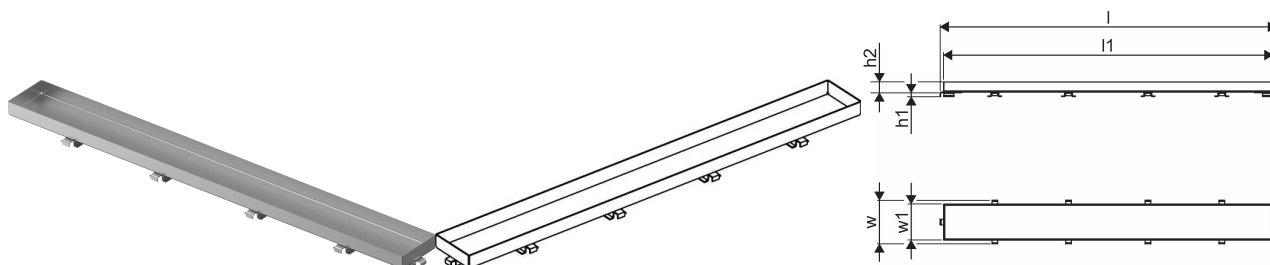

Uponor Aqua Ambient shower inlet grate stone/silver 700mm

1136438

- Grate design: stone
- Compatible to shower inlets "silver"
- Material: polished stainless-steel

About Uponor Aqua Ambient shower inlet grate stone/silver

Specification

- Available in different sizes: 600, 700, 800, 900, 1000mm
- Wide sealing collar (30mm) ensuring tight jointing to the floor construction
- Adjustable height and fixable legs for integration in every kind of floor construction
- Wide range compatible with all common waste outlet pipework.

Item no GTIN 06414900483360

Dimensions

Item Unit Height 26.8

Item Unit Length 694

Item Unit Weight 0,59

Item Unit Width 77

Item_UOM pce

Packaging