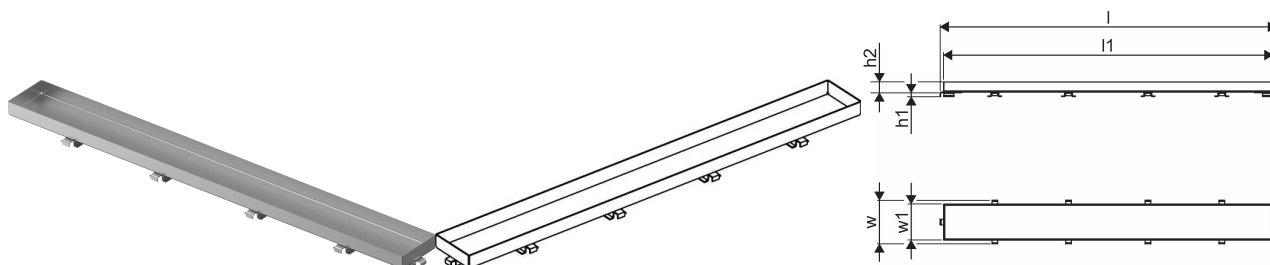

Uponor Aqua Ambient shower inlet grate stone / silver 700mm

1136438

- Grate design: stone
- Compatible to shower inlets "silver"
- Material: polished stainless-steel

About Uponor Aqua Ambient shower inlet grate stone / silver

Specification

- Available in different sizes: 600, 700, 800, 900, 1000mm
- Wide sealing collar (30mm) ensuring tight jointing to the floor construction
- Adjustable height and fixable legs for integration in every kind of floor construction
- Wide range compatible with all common waste outlet pipework.

Item no GTIN 06414900483360

Dimensions

Item Unit Height 26.8

Item Unit Length 694

Item Unit Weight 0,59

Item Unit Width 77

Item_UOM pce

Packaging