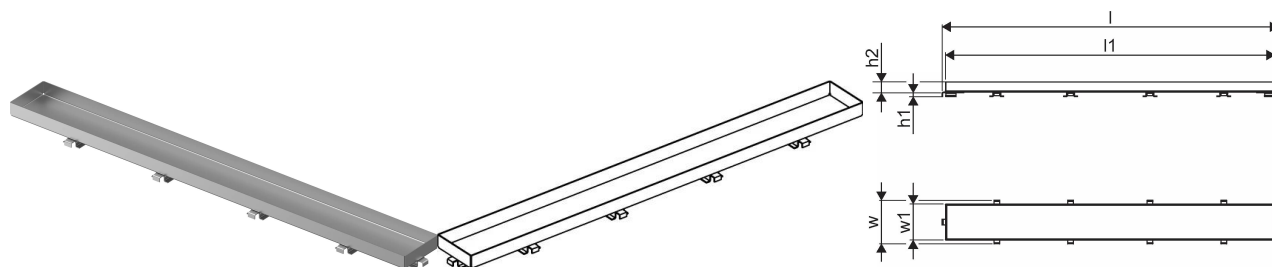

Uponor Aqua Ambient shower inlet grate stone/silver 700mm

1136438

- Grate design: stone
- Compatible to shower inlets "silver"
- Material: polished stainless-steel

About Uponor Aqua Ambient shower inlet grate stone/silver

Specification

- Available in different sizes: 600, 700, 800, 900, 1000mm
- Wide sealing collar (30mm) ensuring tight jointing to the floor construction
- Adjustable height and fixable legs for integration in every kind of floor construction
- Wide range compatible with all common waste outlet pipework.

Application

- Bathroom greywater applications

Certification

- Technical assessment acc BS EN 1253

Uponor Aqua Ambient shower inlet grate stone/silver 700mm

1136438

Product code

Item no EAN 6414900483360

Item no GTIN 06414900483360

Dimensions

Item Unit Height 26.8

Item Unit Length 694

Item Unit Weight 0,59

Item Unit Width 77

Item_UOM pce

Packaging