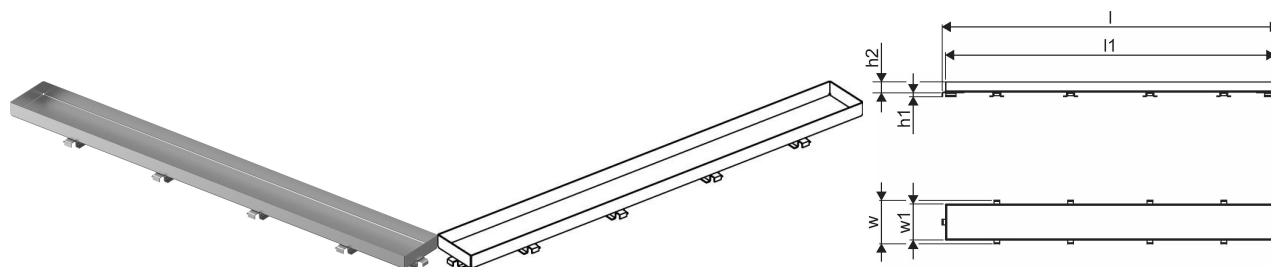

Uponor Aqua Ambient shower inlet grate stone/silver 800mm

1136439

- Grate design: stone
- Compatible to shower inlets "silver"
- Material: polished stainless-steel

About Uponor Aqua Ambient shower inlet grate stone/silver

Specification

- Available in different sizes: 600, 700, 800, 900, 1000mm
- Wide sealing collar (30mm) ensuring tight jointing to the floor construction
- Adjustable height and fixable legs for integration in every kind of floor construction
- Wide range compatible with all common waste outlet pipework.

Application

- Bathroom greywater applications

Certification

- Technical assessment acc BS EN 1253

Uponor Aqua Ambient shower inlet grate stone/silver 800mm

1136439

Product code

Item no EAN 6414900483377

Item no GTIN 06414900483377

Dimensions

Item Unit Height 26.8

Item Unit Length 794

Item Unit Weight 0,67

Item Unit Width 77

Item_UOM pce

Packaging