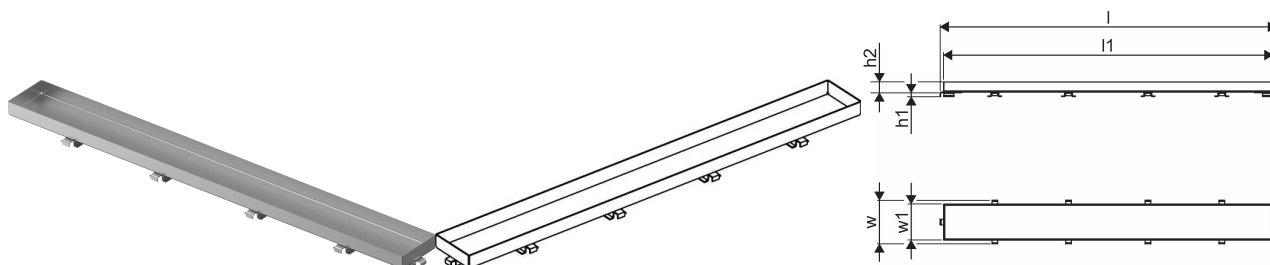

## Uponor Aqua Ambient shower inlet grate stone / silver 800mm

1136439

- Grate design: stone
- Compatible to shower inlets "silver"
- Material: polished stainless-steel

#### Specification

- Available in different sizes: 600, 700, 800, 900, 1000mm
- Wide sealing collar (30mm) ensuring tight jointing to the floor construction
- Adjustable height and fixable legs for integration in every kind of floor construction
- Wide range compatible with all common waste outlet pipework.

### Dimensions

Item Unit Height 26.8

Item Unit Length 794

Item Unit Weight 0,67

Item Unit Width 77

Item\_UOM pce