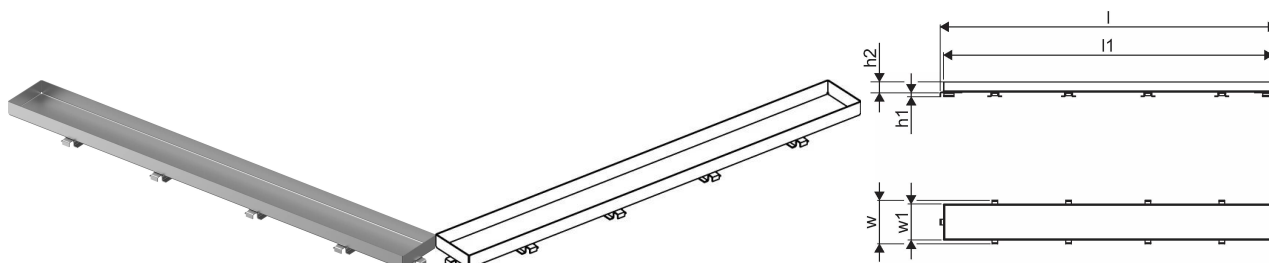

Uponor Aqua Ambient shower inlet grate stone/silver 800mm

1136439

- Grate design: stone
- Compatible to shower inlets "silver"
- Material: polished stainless-steel

About Uponor Aqua Ambient shower inlet grate stone/silver

Specification

- Available in different sizes: 600, 700, 800, 900, 1000mm
- Wide sealing collar (30mm) ensuring tight jointing to the floor construction
- Adjustable height and fixable legs for integration in every kind of floor construction
- Wide range compatible with all common waste outlet pipework.

Item no GTIN 06414900483377

Dimensions

Item Unit Height 26.8

Item Unit Length 794

Item Unit Weight 0,67

Item Unit Width 77

Item_UOM pce

Packaging