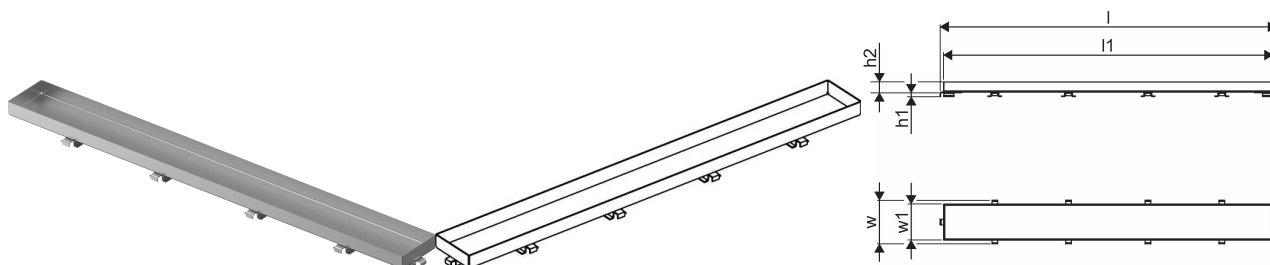

## Uponor Aqua Ambient shower inlet grate stone / silver 900mm

1136440

- Grate design: stone
- Compatible to shower inlets "silver"
- Material: polished stainless-steel

#### Specification

- Available in different sizes: 600, 700, 800, 900, 1000mm
- Wide sealing collar (30mm) ensuring tight jointing to the floor construction
- Adjustable height and fixable legs for integration in every kind of floor construction
- Wide range compatible with all common waste outlet pipework.

### Dimensions

Item Unit Height 26.8

Item Unit Length 894

Item Unit Weight 0,75

Item Unit Width 77

Item\_UOM pce