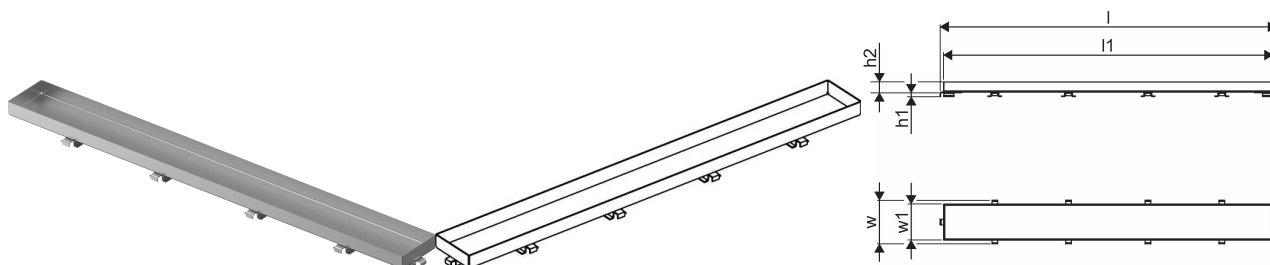

Uponor Aqua Ambient shower inlet grate stone/silver 900mm

1136440

- Grate design: stone
- Compatible to shower inlets "silver"
- Material: polished stainless-steel

About Uponor Aqua Ambient shower inlet grate stone/silver

Specification

- Available in different sizes: 600, 700, 800, 900, 1000mm
- Wide sealing collar (30mm) ensuring tight jointing to the floor construction
- Adjustable height and fixable legs for integration in every kind of floor construction
- Wide range compatible with all common waste outlet pipework.

Item no GTIN 06414900483384

Dimensions

Item Unit Height 26.8

Item Unit Length 894

Item Unit Weight 0,75

Item Unit Width 77

Item_UOM pce

Packaging