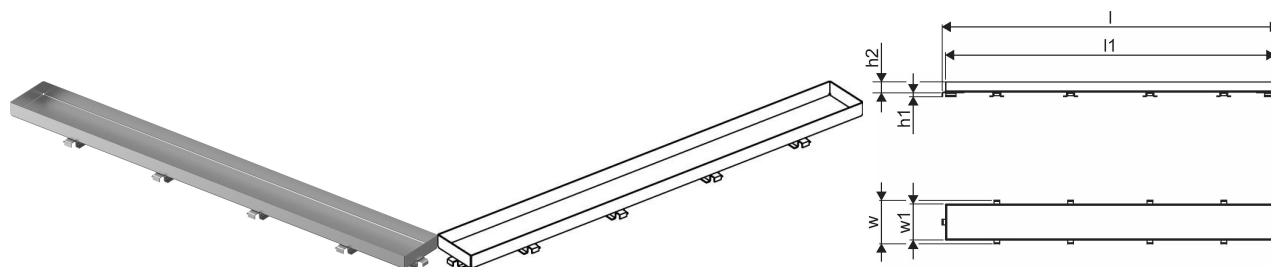

Uponor Aqua Ambient shower inlet grate stone/silver 900mm

1136440

- Grate design: stone
- Compatible to shower inlets "silver"
- Material: polished stainless-steel

About Uponor Aqua Ambient shower inlet grate stone/silver

Specification

- Available in different sizes: 600, 700, 800, 900, 1000mm
- Wide sealing collar (30mm) ensuring tight jointing to the floor construction
- Adjustable height and fixable legs for integration in every kind of floor construction
- Wide range compatible with all common waste outlet pipework.

Application

- Bathroom greywater applications

Certification

- Technical assessment acc BS EN 1253

Uponor Aqua Ambient shower inlet grate stone/silver 900mm

1136440

Product code

Item no EAN 6414900483384

Item no GTIN 06414900483384

Dimensions

Item Unit Height 26.8

Item Unit Length 894

Item Unit Weight 0,75

Item Unit Width 77

Item_UOM pce

Packaging