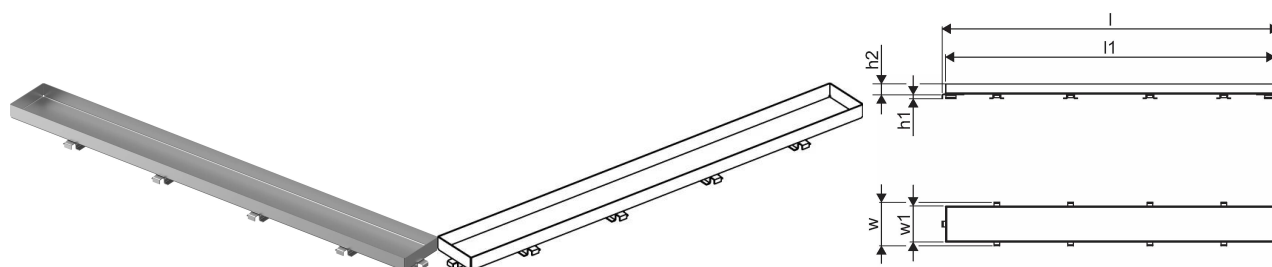

Uponor Aqua Ambient shower inlet grate stone / silver 900mm

1136440

Product code

Item no EAN 6414900483384

Item no GTIN 06414900483384

Dimensions

Item Unit Height 26.8

Item Unit Length 894

Item Unit Weight 0,75

Item Unit Width 77

Item_UOM pce

Packaging

Packaging GTIN PL1 06414900486101

Packaging GTIN PL4 06414900369947

Packaging Height PL1 35

Packaging Height PL4 1300

Packaging Length PL1 913

Packaging Length PL4 1200

Packaging Quantity PL1 1

Packaging Quantity PL4 231

Packaging Type PL1 Base_Box

Packaging Type PL4 Pallet

Packaging Volume PL1 0,00351505

Packaging Volume PL4 1,248

Packaging Weight PL1 0,93

Packaging Weight PL4 224,83

Packaging Width PL1 110

Packaging Width PL4 800

Measurements

Z Measurement h1 6,8