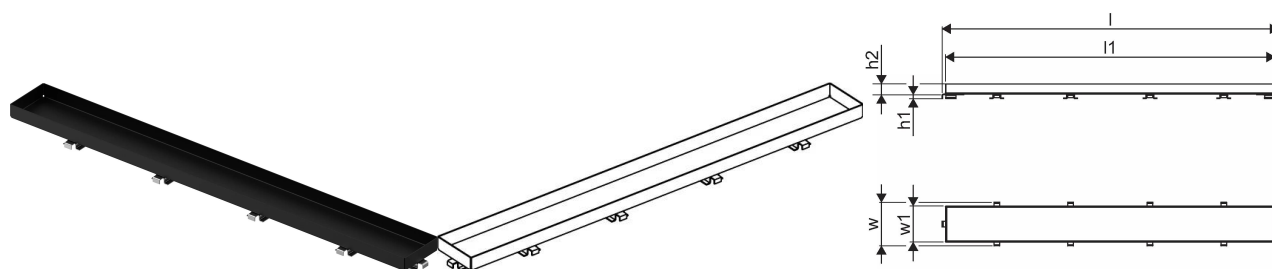

Uponor Aqua Ambient shower inlet grate stone/black 600mm

1136442

Product code

Item no EAN 6414900483407

Item no GTIN 06414900483407

Dimensions

Item Unit Height 26.8

Item Unit Length 594

Item Unit Weight 0,5

Item Unit Width 77

Item_UOM pce

Measurements

LENGTH_L 593

Length (l1) 581

Z Measurement h1 6,8

Z Measurement h2 19

Z Measurement w 76,5

Z Measurement w1 63,5

Packaging

Packaging GTIN PL1 06414900486125

Packaging GTIN PL4 06414900325868

Packaging Height PL1 35

Packaging Height PL4 941

Packaging Length PL1 610

Packaging Length PL4 1200

Packaging Quantity PL1 1

Packaging Quantity PL4 325

Packaging Type PL1 Base_Box

Packaging Type PL4 Pallet

Packaging Volume PL1 0,0023485