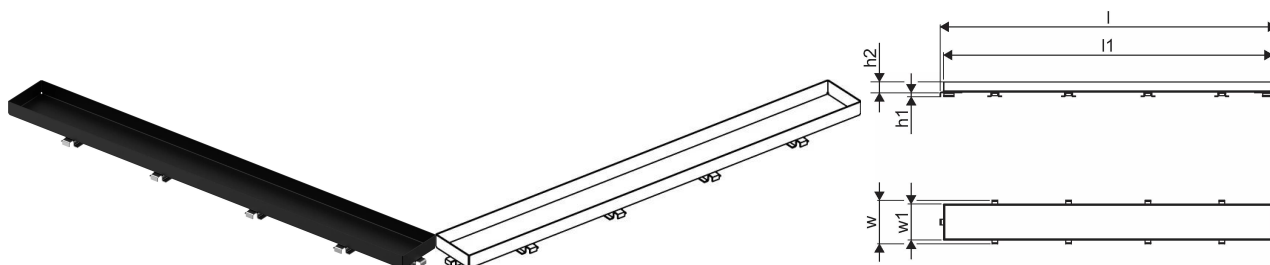

Uponor Aqua Ambient shower inlet grate stone/black 600mm

1136442

- Grate design: stone
- Compatible to shower inlets "black"
- Material: matt black powder-coated stainless-steel

About Uponor Aqua Ambient shower inlet grate stone/black

Specification

- Available in different sizes: 600, 700, 800, 900, 1000mm
- Wide sealing collar (30mm) ensuring tight jointing to the floor construction
- Adjustable height and fixable legs for integration in every kind of floor construction
- Wide range compatible with all common waste outlet pipework.

Item no GTIN 06414900483407

Dimensions

Item Unit Height 26.8

Item Unit Length 594

Item Unit Weight 0,5

Item Unit Width 77

Item_UOM pce

Measurements

LENGTH_L 593

Length (l1) 581

Z Measurement h1 6,8

Z Measurement h2 19

Z Measurement w 76,5

Z Measurement w1 63,5

Packaging

Packaging GTIN PL1 06414900486125