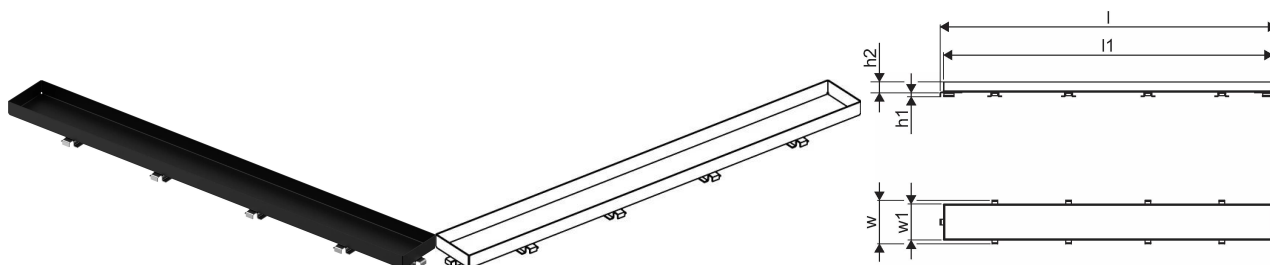

Uponor Aqua Ambient shower inlet grate stone / black 700mm

1136443

- grate design: stone
- compatible to shower inlets "black"
- material: stainless steel matt black powder-coated

About Uponor Aqua Ambient shower inlet grate stone / black

Specification

- Modern construction and stylish design in different sizes: 600, 700, 800, 900, 1000mm
- Wide sealing collar (30mm) ensuring tight jointing to the floor construction
- Adjustable height and fixable legs for integration in every kind of floor construction
- Easy installation due to product completeness and compatibility to wastewater installation system (dimension of waste pipes)
- 360° tunable siphon

Application

- Housing sewage systems

Certification

- Technical assessment acc EN 1253

Uponor Aqua Ambient shower inlet grate stone / black 700mm

1136443

Technical data

Item no EAN	6414900483414
Item no GTIN	06414900483414
Item (unit of measurement)	pce
Length (l)	693 mm
Length (l1)	681 mm
Z-measurement h1	7 mm
Z-measurement h2	19 mm
Z-measurement w	77 mm
Z-measurement w1	64 mm
Packaging Quantity 1	1
Packaging Quantity 4	275
Packaging GTIN PL1	06414900486132
Packaging GTIN PL4	06414900325875
Item Unit Height	27 mm
Item Unit Weight	0,59 kg
Item Unit Width	77 mm