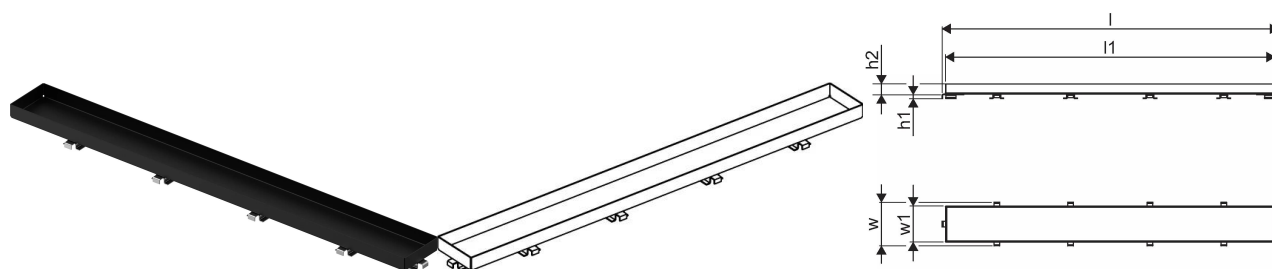

Uponor Aqua Ambient shower inlet grate stone/black 700mm

1136443

Product code

Item no EAN 6414900483414

Item no GTIN 06414900483414

Dimensions

Item Unit Height 26.8

Item Unit Length 694

Item Unit Weight 0,59

Item Unit Width 77

Item_UOM pce

Measurements

LENGTH_L 693

Length (l1) 681

Z Measurement h1 6,8

Z Measurement h2 19

Z Measurement w 76,5

Z Measurement w1 63,5

Packaging

Packaging GTIN PL1 06414900486132

Packaging GTIN PL4 06414900325875

Packaging Height PL1 35

Packaging Height PL4 928

Packaging Length PL1 711

Packaging Length PL4 1200

Packaging Quantity PL1 1

Packaging Quantity PL4 275

Packaging Type PL1 Base_Box

Packaging Type PL4 Pallet

Packaging Volume PL1 0,00273735