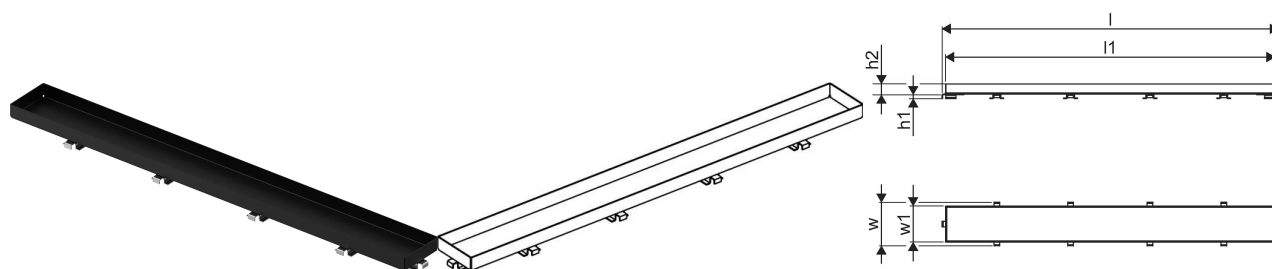

Specification

- Modern construction and stylish design in different sizes: 600, 700, 800, 900, 1000mm
- Wide sealing collar (30mm) ensuring tight jointing to the floor construction
- Adjustable height and fixable legs for integration in every kind of floor construction
- Easy installation due to product completeness and compatibility to wastewater installation system (dimension of waste pipes)
- 360° tunable siphon

Application

- Housing sewage systems

Certification

- Technical assessment acc EN 1253

Uponor Aqua Ambient shower inlet grate stone / black 700mm

1136443

Technical data

Item no EAN	6414900483414
Item no GTIN	06414900483414
Item (unit of measurement)	pce
Length (l)	693 mm
Length (l1)	681 mm
Z-measurement h1	7 mm
Z-measurement h2	19 mm
Z-measurement w	77 mm
Z-measurement w1	64 mm
Packaging Quantity 1	1
Packaging Quantity 4	275
Packaging GTIN PL1	06414900486132
Packaging GTIN PL4	06414900325875
Item Unit Height	27 mm
Item Unit Weight	0,59 kg
Item Unit Width	77 mm