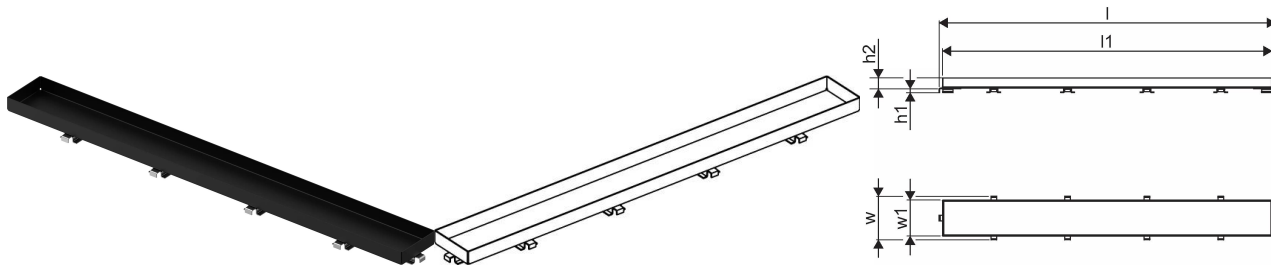

Uponor Aqua Ambient shower inlet grate stone/black 700mm

1136443

- Grate design: stone
- Compatible to shower inlets "black"
- Material: matt black powder-coated stainless-steel

About Uponor Aqua Ambient shower inlet grate stone/black

Specification

- Available in different sizes: 600, 700, 800, 900, 1000mm
- Wide sealing collar (30mm) ensuring tight jointing to the floor construction
- Adjustable height and fixable legs for integration in every kind of floor construction
- Wide range compatible with all common waste outlet pipework.

Item no GTIN 06414900483414

Dimensions

Item Unit Height 26.8

Item Unit Length 694

Item Unit Weight 0,59

Item Unit Width 77

Item_UOM pce

Measurements

LENGTH_L 693

Length (l1) 681

Z Measurement h1 6,8

Z Measurement h2 19

Z Measurement w 76,5

Z Measurement w1 63,5

Packaging

Packaging GTIN PL1 06414900486132