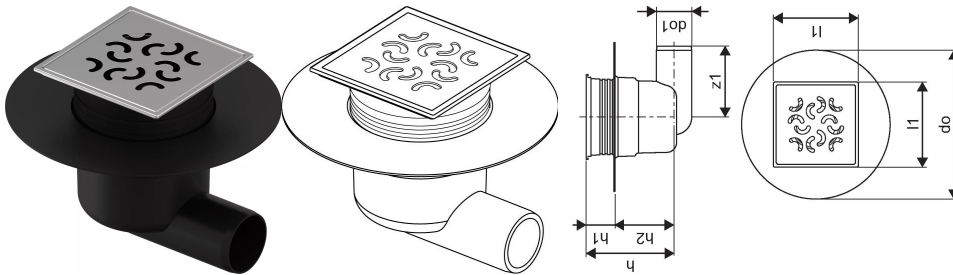

Uponor Aqua Ambient point drain inlet elb. classic/arco FI 50

1136447

- Connection to waste pipes DN 50
- Flow rate: 0,8 l/s
- Material grate: stainless steel
- Material body: polypropylene

About Uponor Aqua Ambient point drain inlet elb. classic/arco

Specification

- Available in different sizes: 600, 700, 800, 900, 1000mm
- Wide sealing collar (30mm) ensuring tight jointing to the floor construction
- Adjustable height and fixable legs for integration in every kind of floor construction
- Wide range compatible with all common waste outlet pipework.

Application

- Bathroom greywater applications

Certification

- Technical assessment acc BS EN 1253

Uponor Aqua Ambient point drain inlet elb. classic/arco FI 50

1136447

Product code

Item no EAN	6414900483452
Item no GF	35001136447
Item no GTIN	06414900483452

Dimensions

Item Unit Height	137,5
Item Unit Length	210
Item Unit Weight	0,35
Item Unit Width	210
Item_UOM	pce

Measurements

Length (l1)	120
Outer Diameter_do	210
Outer Diameter_do1	50
Z Measurement h	124,3
Z Measurement h1	40,9
Z Measurement h2	83,4
z1	100