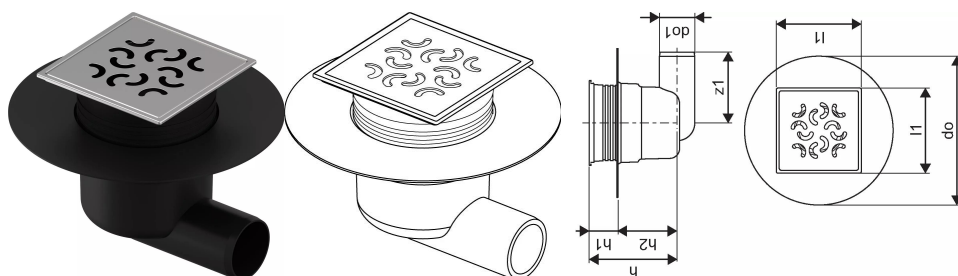

Uponor Aqua Ambient point drain inlet elb. classic/arco FI 50

1136447

- Connection to waste pipes DN 50
- Flow rate: 0,8 l/s
- Material grate: stainless steel
- Material body: polypropylene

About Uponor Aqua Ambient point drain inlet elb. classic/arco

Specification

- Available in different sizes: 600, 700, 800, 900, 1000mm
- Wide sealing collar (30mm) ensuring tight jointing to the floor construction
- Adjustable height and fixable legs for integration in every kind of floor construction
- Wide range compatible with all common waste outlet pipework.

Application

- Bathroom greywater applications

Certification

- Technical assessment acc BS EN 1253

Uponor Aqua Ambient point drain inlet elb. classic/arco FI 50

1136447

Product code

Item no EAN	6414900483452
Item no GF	35001136447
Item no GTIN	06414900483452

Dimensions

Item Unit Height	137,5
Item Unit Length	210
Item Unit Weight	0,35
Item Unit Width	210
Item_UOM	pce

Measurements

Length (l1)	120
Outer Diameter_do	210
Outer Diameter_do1	50
Z Measurement h	124,3
Z Measurement h1	40,9
Z Measurement h2	83,4
z1	100