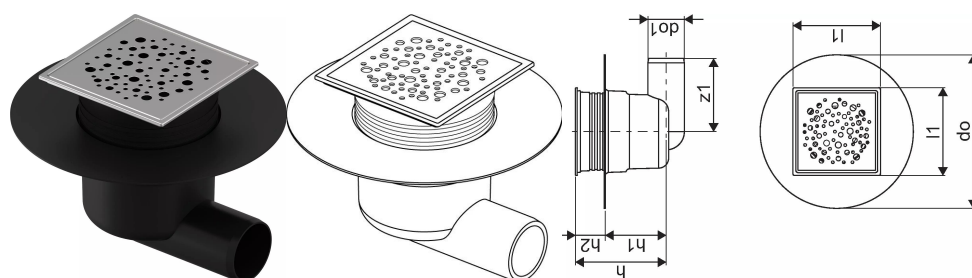

Uponor Aqua Ambient point drain inlet elb. classic/spot FI 50

1136448

- Connection to waste pipes DN 50
- Flow rate: 0,8 l/s
- Material grate: stainless-steel
- Material body: polypropylene

About Uponor Aqua Ambient point drain inlet elb. classic/spot

Specification

- Available in different sizes: 600, 700, 800, 900, 1000mm
- Wide sealing collar (30mm) ensuring tight jointing to the floor construction
- Adjustable height and fixable legs for integration in every kind of floor construction
- Wide range compatible with all common waste outlet pipework.

Application

- Bathroom greywater applications

Certification

- Technical assessment acc BS EN 1253

Uponor Aqua Ambient point drain inlet elb. classic/spot FI 50

1136448

Product code

Item no EAN	6414900483469
Item no GF	35001136448
Item no GTIN	06414900483469

Dimensions

Item Unit Height	137.5
Item Unit Length	210
Item Unit Weight	0,35
Item Unit Width	210
Item_UOM	pce

Measurements

Length (l1)	120
Outer Diameter_do	210
Outer Diameter_do1	50
Z Measurement h	124,3
Z Measurement h1	83,4
Z Measurement h2	40,9
z1	100