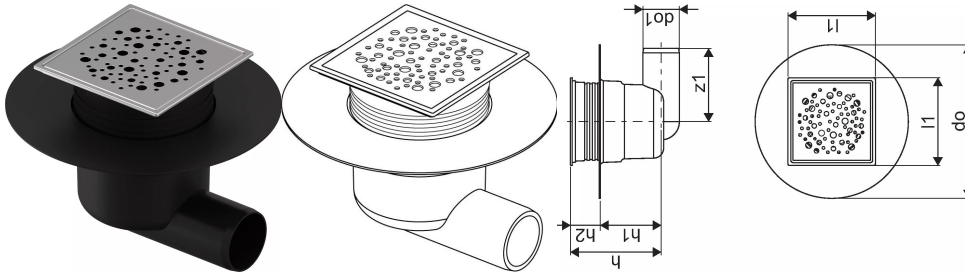

Uponor Aqua Ambient point drain inlet elb. classic/spot FI 50

1136448

- Connection to waste pipes DN 50
- Flow rate: 0,8 l/s
- Material grate: stainless-steel
- Material body: polypropylene

About Uponor Aqua Ambient point drain inlet elb. classic/spot

Specification

- Available in different sizes: 600, 700, 800, 900, 1000mm
- Wide sealing collar (30mm) ensuring tight jointing to the floor construction
- Adjustable height and fixable legs for integration in every kind of floor construction
- Wide range compatible with all common waste outlet pipework.

Application

- Bathroom greywater applications

Certification

- Technical assessment acc BS EN 1253

Uponor Aqua Ambient point drain inlet elb. classic/spot FI 50

1136448

Product code

Item no EAN	6414900483469
Item no GF	35001136448
Item no GTIN	06414900483469

Dimensions

Item Unit Height	137.5
Item Unit Length	210
Item Unit Weight	0,35
Item Unit Width	210
Item_UOM	pce

Measurements

Length (l1)	120
Outer Diameter_do	210
Outer Diameter_do1	50
Z Measurement h	124,3
Z Measurement h1	83,4
Z Measurement h2	40,9
z1	100