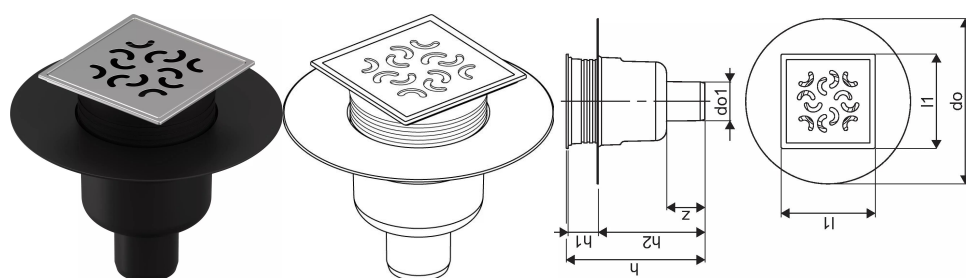

Uponor Aqua Ambient point drain inlet down classic/arco FI 50

1136462

Product code

Item no EAN	6414900483612
Item no GF	35001136462
Item no GTIN	06414900483612

Dimensions

Item Unit Height	137,5
Item Unit Length	210
Item Unit Weight	0,35
Item Unit Width	210
Item_UOM	pce

Measurements

Length (l1)	120
Outer Diameter_do	210
Outer Diameter_do1	49,2
Z Measurement h	176,8
Z Measurement h1	38,4
Z Measurement h2	135,9
Z	48,7

Packaging

Packaging GTIN PL1	06414900369466
Packaging GTIN PL4	06414900370103
Packaging Height PL1	155
Packaging Height PL4	1940
Packaging Length PL1	230
Packaging Length PL4	1200
Packaging Quantity PL1	1
Packaging Quantity PL4	180
Packaging Type PL1	Base_Box