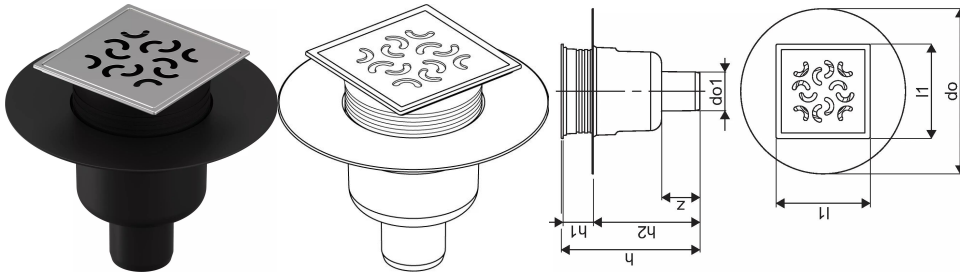

## Uponor Aqua Ambient point drain inlet down classic/arco FI 50

1136462

- Connection to waste pipes DN 50
- Flow rate: 0,8 l/s
- Material grate: stainless-steel
- Material body: polypropylene

### About Uponor Aqua Ambient point drain inlet down classic/arco

#### Specification

- Available in different sizes: 600, 700, 800, 900, 1000mm
- Wide sealing collar (30mm) ensuring tight jointing to the floor construction
- Adjustable height and fixable legs for integration in every kind of floor construction
- Wide range compatible with all common waste outlet pipework.

### Dimensions

Item Unit Height	137,5
Item Unit Length	210
Item Unit Weight	0,35
Item Unit Width	210
Item_UOM	pce