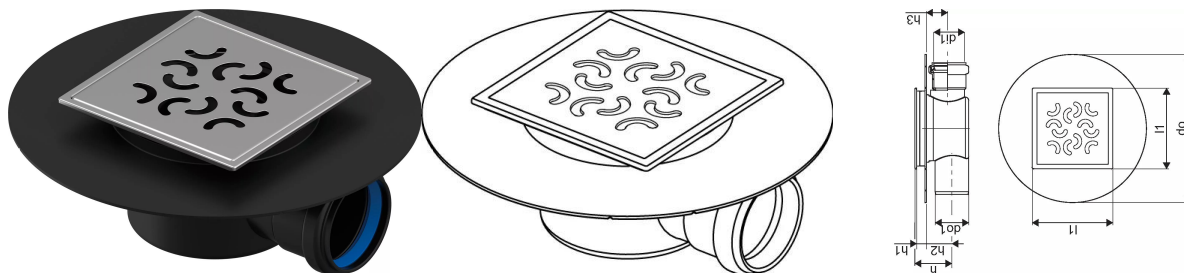

Uponor Aqua Ambient point drain inlet pass super/arco FI 50

1136465

- Connection to waste pipes DN 50
- Flow rate: 0,4 l/s
- For low floor constructions
- Material grate: stainless steel
- Material body: polypropylene

About Uponor Aqua Ambient point drain inlet pass super/arco

Specification

- Available in different sizes: 600, 700, 800, 900, 1000mm
- Wide sealing collar (30mm) ensuring tight jointing to the floor construction
- Adjustable height and fixable legs for integration in every kind of floor construction
- Wide range compatible with all common waste outlet pipework.

Application

- Bathroom greywater applications

Certification

- Technical assessment acc BS EN 1253

Uponor Aqua Ambient point drain inlet pass super/arco FI 50

1136465

Measurements

Inner_diameter_di1	45,7
Length (l1)	120
Outer Diameter_do	220
Outer Diameter_do1	50
Z Measurement h	55
Z Measurement h1	38
Z Measurement h2	38

Product code

Item no EAN	6414900483643
Item no GF	35001136465
Item no GTIN	06414900483643

Dimensions

Item Unit Height	80
Item Unit Length	220
Item Unit Weight	0,42
Item Unit Width	220
Item_UOM	pce

Packaging