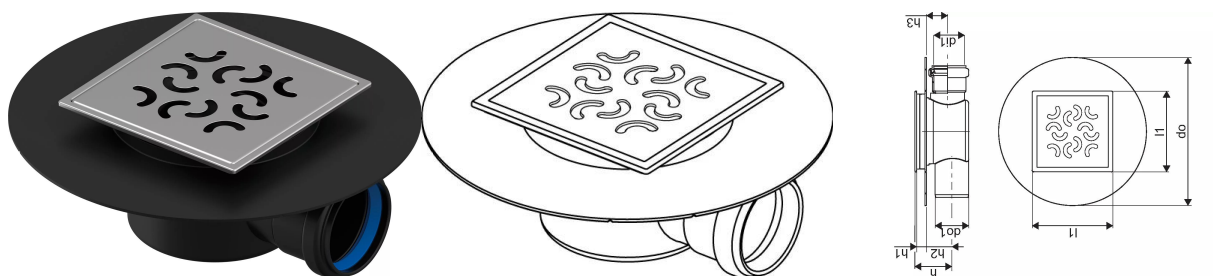

Uponor Aqua Ambient point drain inlet pass super/arco FI 50

1136465

- Connection to waste pipes DN 50
- Flow rate: 0,4 l/s
- For low floor constructions
- Material grate: stainless steel
- Material body: polypropylene

About Uponor Aqua Ambient point drain inlet pass super/arco

Specification

- Available in different sizes: 600, 700, 800, 900, 1000mm
- Wide sealing collar (30mm) ensuring tight jointing to the floor construction
- Adjustable height and fixable legs for integration in every kind of floor construction
- Wide range compatible with all common waste outlet pipework.

Application

- Bathroom greywater applications

Certification

- Technical assessment acc BS EN 1253

Uponor Aqua Ambient point drain inlet pass super/arco FI 50

1136465

Measurements

Inner_diameter_di1	45,7
Length (l1)	120
Outer Diameter_do	220
Outer Diameter_do1	50
Z Measurement h	55
Z Measurement h1	38
Z Measurement h2	38

Product code

Item no EAN	6414900483643
Item no GF	35001136465
Item no GTIN	06414900483643

Dimensions

Item Unit Height	80
Item Unit Length	220
Item Unit Weight	0,42
Item Unit Width	220
Item_UOM	pce

Packaging