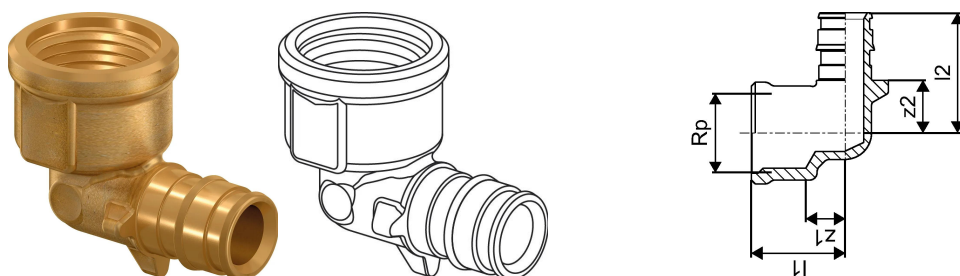

Uponor Q&E elbow adapter female thread PL 16-G1/2"FT

1145644

- Made from Brass

About Uponor Q&E elbow adapter female thread PL

Specification

- Q&E fittings and rings for Uponor PE-Xa pipes
- Metal fittings are made of high quality brass
- Plastic fittings are made of PPSU
- Q&E rings must be ordered separately
- Threads acc. To BS EN 10226-1

Application

For connection of

- drinking water systems
- heating systems
- radiant heating and cooling systems

Uponor Q&E elbow adapter female thread PL 16-G1/2"FT

1145644

Measurements

Cylindric_thread_G	1/2
Length (l1)	25
Length (l2)	32
z1	10,5
z2	14

Status

Item Available From date	2025-01-01
--------------------------	------------

Product code

Item no EAN	6414900390828
Item no GF	35001145644
Item no GTIN	06414900390828

Dimensions

Item Unit Height	27
Item Unit Length	45.5
Item Unit Weight	0,061
Item Unit Width	36.5
Item_UOM	pce