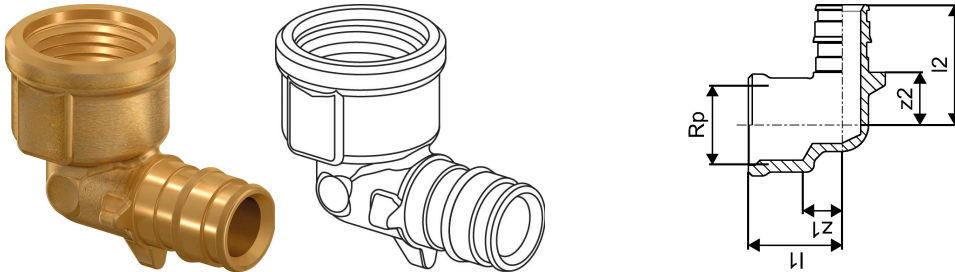

Uponor Q&E elbow adapter female thread PL 16-G1/2"FT

1145644

- Made from Brass

About Uponor Q&E elbow adapter female thread PL

Specification

- Q&E fittings and rings for Uponor PE-Xa pipes
- Metal fittings are made of high quality brass
- Plastic fittings are made of PPSU
- Q&E rings must be ordered separately
- Threads acc. To BS EN 10226-1

Application

For connection of

- drinking water systems
- heating systems
- radiant heating and cooling systems

Uponor Q&E elbow adapter female thread PL 16-G1/2"FT

1145644

Measurements

Cylindric_thread_G	1/2
Length (l1)	25
Length (l2)	32
z1	10,5
z2	14

Status

Item Available From date	2025-01-01
--------------------------	------------

Product code

Item no EAN	6414900390828
Item no GF	35001145644
Item no GTIN	06414900390828

Dimensions

Item Unit Height	27
Item Unit Length	45.5
Item Unit Weight	0,061
Item Unit Width	36.5
Item_UOM	pce