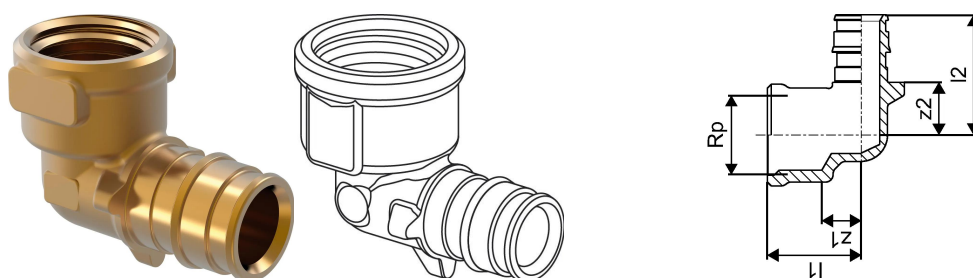

## Uponor Q&E elbow adapter female thread PL 20-G1/2"FT

1145645

- Made from Brass

#### Specification

- Q&E fittings and rings for Uponor PE-Xa pipes
- Metal fittings are made of high quality brass
- Plastic fittings are made of PPSU
- Q&E rings must be ordered separately
- Threads acc. To BS EN 10226-1

#### Application

For connection of

- drinking water systems
- heating systems
- radiant heating and cooling systems

## Uponor Q&E elbow adapter female thread PL 20-G1/2"FT

1145645