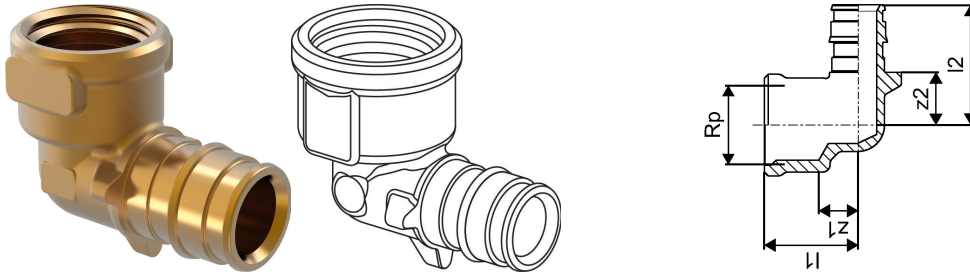

## Uponor Q&E elbow adapter female thread PL 20-G1/2"FT

1145645

- Made from Brass

### About Uponor Q&E elbow adapter female thread PL

#### Specification

- Q&E fittings and rings for Uponor PE-Xa pipes
- Metal fittings are made of high quality brass
- Plastic fittings are made of PPSU
- Q&E rings must be ordered separately
- Threads acc. To BS EN 10226-1

## Uponor Q&E elbow adapter female thread PL 20-G1/2"FT

1145645