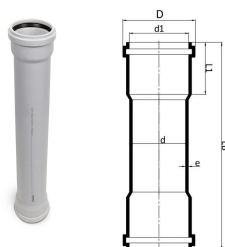

## GF Silenta Premium pipe with double socket 110-1000mm

**1146226**

- Light Grey, three-layer, PP-material with inorganic filler
- According to BS EN 1451

#### Specification

- Manufactured with the latest generation of multilayer (three different layers) polypropylene technology
- System according to the requirements of BS EN 1451
- Application are B to BS EN 1451
- 12 db(A) at 4l/s - tested to BS EN 14366
- Fire class D - s2, d2 to BS EN 13501-1
- Pipe diameters from 58 mm to 200 mm
- Wide range of fittings to give complete design freedom
- For use with GF Silent Clamp range

### Dimensions

Item Unit Height	140
Item Unit Length	140
Item Unit Weight	3,349
Item Unit Width	1150
Item_UOM	pce