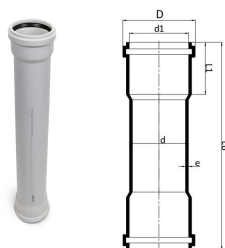

GF Silenta Premium pipe with double socket 110-1000mm

1146226

Status

Item Available From date 2026-03-01

Product code

Item no EAN	8698652133041
Item no GF	4401011006121
Item no GTIN	08698652133041
Item no VVS	186824100

Dimensions

Item Unit Height	140
Item Unit Length	140
Item Unit Weight	3,349
Item Unit Width	1150
Item_UOM	pce

Packaging

Packaging GTIN PL1	06414900049641
Packaging Height PL1	140
Packaging Length PL1	140
Packaging Quantity PL1	1
Packaging Type PL1	Piece
Packaging Volume PL1	0,02254
Packaging Weight PL1	3,349
Packaging Width PL1	1150

Technical documents

[Download documents here](#)

T +44 (0)1923 381212
E customerservice.uk.bfs@georgfischer.com