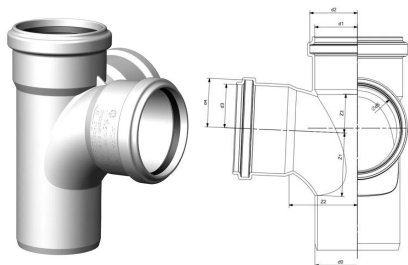

GF Silenta Premium double branch radius corner 87,5° 90-90mm

1146356

Status

Item Available From date 2026-03-01

Product code

Item no EAN 8698652155029

Item no GF 4501209030721

Item no GTIN 08698652155029

Item no VVS 186851014

Dimensions

Item Unit Height 235

Item Unit Length 187

Item Unit Weight 0,838

Item Unit Width 187

Item_UOM pce

Packaging

Packaging GTIN PL1 06414900598903

Packaging GTIN PL2 06414900265515

Packaging GTIN PL3 06414900050425

Packaging GTIN PL4 06414900214872

Packaging Height PL1 235

Packaging Height PL2 187

Packaging Height PL3 360

Packaging Height PL4 1200

Packaging Length PL1 187

Packaging Length PL2 374

Packaging Length PL3 590

Packaging Length PL4 1200

Packaging Quantity PL1 1

Packaging Quantity PL2 2