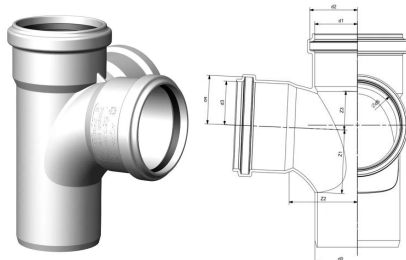

## GF Silenta premium corner double branch radius 87,5deg 90-90mm

**1146356**

- Light Grey, PP-material with inorganic filler
- According to BS EN 1451

### About GF Silenta premium corner double branch radius 87,5deg

#### Specification

- Manufactured with the latest generation of multilayer (three different layers) polypropylene technology
- System according to the requirements of BS EN 1451
- Application are B to BS EN 1451
- 12 db(A) at 4l/s - tested to BS EN 14366
- Fire class D - s2, d2 to BS EN 13501-1
- Pipe diameters from 58 mm to 200 mm
- Wide range of fittings to give complete design freedom
- For use with GF Silent Clamp range

### Dimensions

Item Unit Height	235
Item Unit Length	187
Item Unit Weight	0,838
Item Unit Width	187
Item_UOM	pce