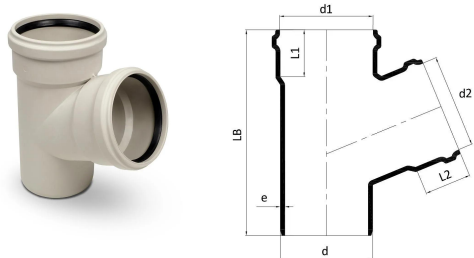

GF Silenta Premium branch 67,5° 110-110mm

1146379

- Light Grey, PP-material with inorganic filler
- According to BS EN 1451

About GF Silenta Premium branch 67,5°

Specification

- Manufactured with the latest generation of multilayer (three different layers) polypropylene technology
- System according to the requirements of BS EN 1451
- Application are B to BS EN 1451
- 12 db(A) at 4l/s - tested to BS EN 14366
- Fire class D - s2, d2 to BS EN 13501-1
- Pipe diameters from 58 mm to 200 mm
- Wide range of fittings to give complete design freedom
- For use with GF Silent Clamp range

Item no GTIN 08698652133799

Item no VVS 186842016

Dimensions

Item Unit Height 245

Item Unit Length 135

Item Unit Weight 1,267

Item Unit Width 234

Item_UOM pce

Measurements

Length (l2) 63

Z Measurement d2 110

Z Measurement e 5,3

Packaging

Packaging GTIN PL1 06414900555432

Packaging GTIN PL2 06414900050654

Packaging GTIN PL4 06414900215107