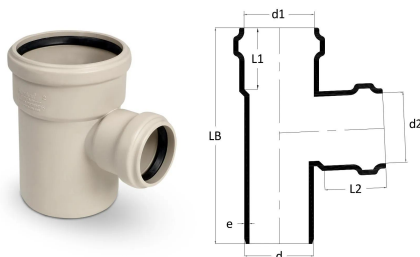

GF Silenta Premium branch 87,5° 160-110mm

1146412

- Light Grey, PP-material with inorganic filler
- According to BS EN 1451

About GF Silenta Premium branch 87,5°

Specification

- Manufactured with the latest generation of multilayer (three different layers) polypropylene technology
- System according to the requirements of BS EN 1451
- Application are B to BS EN 1451
- 12 db(A) at 4l/s - tested to BS EN 14366
- Fire class D - s2, d2 to BS EN 13501-1
- Pipe diameters from 58 mm to 200 mm
- Wide range of fittings to give complete design freedom
- For use with GF Silent Clamp range

Dimensions

Item Unit Height	325
Item Unit Length	188
Item Unit Weight	2,2824
Item Unit Width	253
Item_UOM	pce

Measurements

Length (l2)	63
Z Measurement d2	110
Z Measurement e	5,3

Packaging

Packaging GTIN PL1	06414900555449
Packaging GTIN PL2	06414900050982
Packaging GTIN PL4	06414900215435
Packaging Height PL1	325
Packaging Height PL2	360
Packaging Height PL4	1200
Packaging Length PL1	188
Packaging Length PL2	590
Packaging Length PL4	1200
Packaging Quantity PL1	1