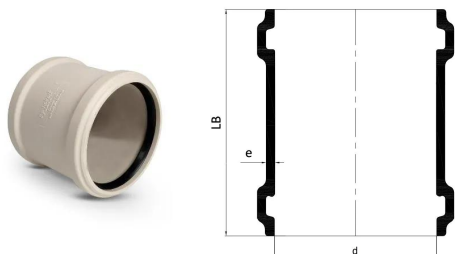

## GF Silenta Premium sleeve socket 200mm

**1146499**

- Sleeve socket for simple in-line connections and repairs
- Light Grey, PP-material with inorganic filler
- According to BS EN 1451

#### Specification

- Manufactured with the latest generation of multilayer (three different layers) polypropylene technology
- System according to the requirements of BS EN 1451
- Application are B to BS EN 1451
- 12 db(A) at 4l/s - tested to BS EN 14366
- Fire class D - s2, d2 to BS EN 13501-1
- Pipe diameters from 58 mm to 200 mm
- Wide range of fittings to give complete design freedom
- For use with GF Silent Clamp range

### Dimensions

Item Unit Height	205
Item Unit Length	230
Item Unit Weight	2,307
Item Unit Width	230
Item_UOM	pce