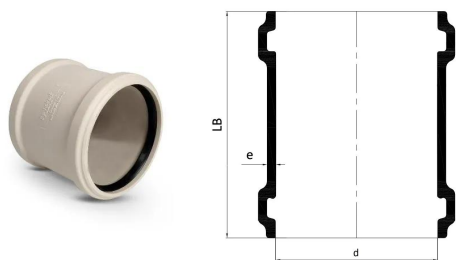

GF Silenta Premium sleeve socket 200mm

1146499

Status

Item Available From date 2026-03-01

Product code

Item no EAN	8698652134369
Item no GF	4501520030121
Item no GTIN	08698652134369
Item no VVS	186867022

Dimensions

Item Unit Height	205
Item Unit Length	230
Item Unit Weight	2,307
Item Unit Width	230
Item_UOM	pce

Packaging

Packaging GTIN PL1	06414900554770
Packaging GTIN PL2	06414900051842
Packaging GTIN PL4	06414900246897
Packaging Height PL1	205
Packaging Height PL2	360
Packaging Height PL4	1200
Packaging Length PL1	230
Packaging Length PL2	590
Packaging Length PL4	1200
Packaging Quantity PL1	1
Packaging Quantity PL2	3
Packaging Quantity PL4	36
Packaging Type PL1	Piece
Packaging Type PL2	Medium_Box