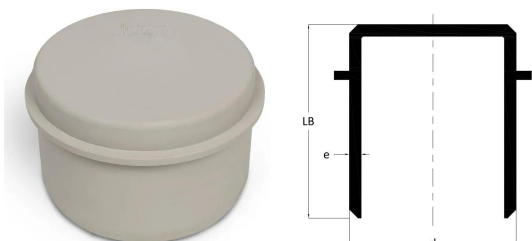

## GF Silenta Premium socket plug 110mm

**1146524**

- Push-fit socket plug to stop open ends
- Light Grey, PP-material with inorganic filler
- According to BS EN 1451

#### Specification

- Manufactured with the latest generation of multilayer (three different layers) polypropylene technology
- System according to the requirements of BS EN 1451
- Application are B to BS EN 1451
- 12 db(A) at 4l/s - tested to BS EN 14366
- Fire class D - s2, d2 to BS EN 13501-1
- Pipe diameters from 58 mm to 200 mm
- Wide range of fittings to give complete design freedom
- For use with GF Silent Clamp range