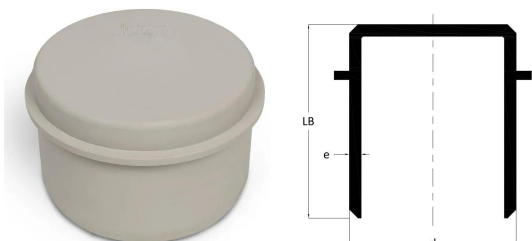

## GF Silenta Premium socket plug 135mm

**1146534**

- Push-fit socket plug to stop open ends
- Light Grey, PP-material with inorganic filler
- According to BS EN 1451

#### Specification

- Manufactured with the latest generation of multilayer (three different layers) polypropylene technology
- System according to the requirements of BS EN 1451
- Application are B to BS EN 1451
- 12 db(A) at 4l/s - tested to BS EN 14366
- Fire class D - s2, d2 to BS EN 13501-1
- Pipe diameters from 58 mm to 200 mm
- Wide range of fittings to give complete design freedom
- For use with GF Silent Clamp range