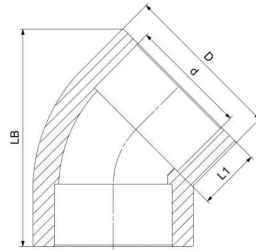

GF Aquasystem Elbow Green PP-R 45° 25mm

1148620

- Material: PP-R
- Color: Green
- Connection: Socket fusion

About GF Aquasystem Elbow Green PP-R 45°

Specification

- AQUASYSTEM is one of the most reliable and high-quality PP-R systems on the market. It is ideal for transporting both hot and cold water in a variety of building systems as well as industrial and marine applications. The system features high temperature and pressure resistance while being hygienically safe and eligible for use in drinking water supply systems. Thanks to its chemical resistance behavior, the system is also a great choice for transferring or discharging chemical media.

Application

- Central heating systems
- Hot and cold water systems
- Drinking water and treated water supply systems
- Industrial Piping Systems (Transfer and discharge of chemicals)
- Air conditioner systems
- Solar Collectors