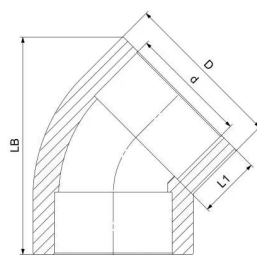

GF Aquasystem Elbow Green PP-R 45° 25mm

1148620

Product code

Item no EAN	8698652017631
Item no GF	4302102500221
Item no GTIN	08698652017631

Dimensions

Item Unit Height	52
Item Unit Length	33
Item Unit Weight	0,02
Item Unit Width	45
Item_UOM	pce

Packaging

Packaging GTIN PL1	06414900093507
Packaging GTIN PL2	06414900081863
Packaging GTIN PL4	06414900081870
Packaging Height PL1	350
Packaging Height PL2	243
Packaging Height PL4	1200
Packaging Length PL1	300
Packaging Length PL2	415
Packaging Length PL4	1200
Packaging Quantity PL1	50
Packaging Quantity PL2	300
Packaging Quantity PL4	14400
Packaging Type PL1	Plastic_Bag
Packaging Type PL2	Medium_Box
Packaging Type PL4	Pallet
Packaging Volume PL1	0,004725
Packaging Volume PL2	0,02541294

Packaging Volume PL4	1,44
Packaging Weight PL1	1,05
Packaging Weight PL2	6,4
Packaging Weight PL4	332,2
Packaging Width PL1	45
Packaging Width PL2	252
Packaging Width PL4	1000

Measurements

Z Measurement d	33,0
Z Measurement DD	33
Z Measurement L1	17,0
Z Measurement LB	52