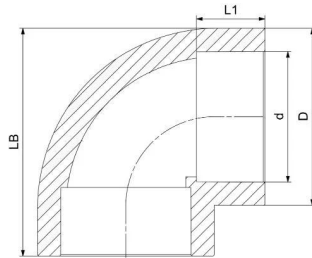

GF Aquasystem Elbow PPR green 90° 40mm

1148652

- Material: PPR
- Colour: Green

About GF Aquasystem Elbow PPR green 45°

Specification

- AQUASYSTEM is one of the most reliable and high-quality PP-R systems on the market. It is ideal for transporting both hot and cold water in a variety of building systems as well as industrial and marine applications. The system features high temperature and pressure resistance while being hygienically safe and eligible for use in drinking water supply systems. Thanks to its chemical resistance behavior, the system is also a great choice for transferring or discharging chemical media.

Certification

- WRAS Material approval (BS6920)

GF Aquasystem Elbow PPR green 90° 40mm

1148652

Product code

Item no EAN	8698652017563
Item no GF	4302104001021
Item no GTIN	08698652017563

Dimensions

Item Unit Height	68
Item Unit Length	53
Item Unit Weight	0,075
Item Unit Width	68
Item_UOM	pce

Packaging

Packaging GTIN PL1	06414900094122
Packaging GTIN PL2	06414900082006
Packaging GTIN PL4	06414900082013
Packaging Height PL1	350
Packaging Height PL2	243
Packaging Height PL4	1200
Packaging Length PL1	300
Packaging Length PL2	415
Packaging Length PL4	1200
Packaging Quantity PL1	15
Packaging Quantity PL2	75
Packaging Quantity PL4	3600
Packaging Type PL1	Plastic_Bag
Packaging Type PL2	Medium_Box
Packaging Type PL4	Pallet
Packaging Volume PL1	0,00714
Packaging Volume PL2	0,02541294