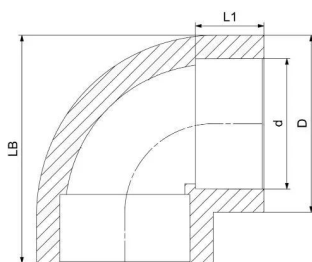

Certification

- WRAS Material approval (BS6920)

GF Aquasystem Elbow PPR green 90° 40mm

1148652

Product code

Item no EAN	8698652017563
Item no GF	4302104001021
Item no GTIN	08698652017563

Dimensions

Item Unit Height	68
Item Unit Length	53
Item Unit Weight	0,075
Item Unit Width	68
Item_UOM	pce

Packaging

Packaging GTIN PL1	06414900094122
Packaging GTIN PL2	06414900082006
Packaging GTIN PL4	06414900082013
Packaging Height PL1	350
Packaging Height PL2	243
Packaging Height PL4	1200
Packaging Length PL1	300
Packaging Length PL2	415
Packaging Length PL4	1200
Packaging Quantity PL1	15
Packaging Quantity PL2	75
Packaging Quantity PL4	3600
Packaging Type PL1	Plastic_Bag
Packaging Type PL2	Medium_Box
Packaging Type PL4	Pallet
Packaging Volume PL1	0,00714
Packaging Volume PL2	0,02541294

Packaging Volume PL4	1,44
Packaging Weight PL1	1,125
Packaging Weight PL2	5,625
Packaging Weight PL4	295
Packaging Width PL1	68
Packaging Width PL2	252
Packaging Width PL4	1000

Technical documents

Download documents here 