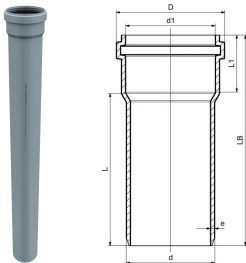

GF HT-PP pipe with single socket 40x500mm

1150078

- Where detailed Class is S20 to BS EN 1451
- Grey, monolayer, PP-material
- According to BS EN 1451

About GF HT-PP pipe with single socket

Specification

- Manufactured using chemical and temperature resistant Polypropylene
- System according to the requirements of BS EN 1451
- Application area B to BS EN 1451
- Fire class E to BS EN 13501-1
- Pipe diameters from 32 mm to 160 mm
- Wide range of fittings to give complete design freedom
- For use with GF standard Clamp fittings

GF HT-PP pipe with single socket 40x500mm

1150078

Status

Item Available From date 2026-03-01

Product code

Item no EAN	8698652042626
Item no GF	4801004001221
Item no GTIN	08698652042626
Item no VVS	186021050

Dimensions

Item Unit Height	40
Item Unit Length	500
Item Unit Weight	0,143
Item Unit Width	40
Item_UOM	pce

Packaging

Packaging GTIN PL1	06414900553759
Packaging GTIN PL2	06414900172936
Packaging GTIN PL4	06414900249614
Packaging Height PL1	40
Packaging Height PL2	400
Packaging Height PL4	1200
Packaging Length PL1	500
Packaging Length PL2	800
Packaging Length PL4	1200
Packaging Quantity PL1	1
Packaging Quantity PL2	140
Packaging Quantity PL4	840
Packaging Type PL1	Piece
Packaging Type PL2	Medium_Box