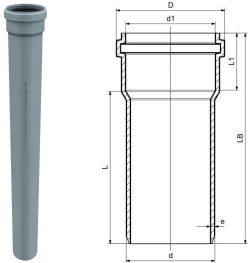

GF HT-PP pipe with single socket 50x150mm

1150081

- Where detailed Class is S20 to BS EN 1451
- Grey, monolayer, PP-material
- According to BS EN 1451

About GF HT-PP pipe with single socket

Specification

- Manufactured using chemical and temperature resistant Polypropylene
- System according to the requirements of BS EN 1451
- Application area B to BS EN 1451
- Fire class E to BS EN 13501-1
- Pipe diameters from 32 mm to 160 mm
- Wide range of fittings to give complete design freedom
- For use with GF standard Clamp fittings

GF HT-PP pipe with single socket 50x150mm

1150081

Status

Item Available From date 2026-03-01

Product code

Item no EAN	8698652031330
Item no GF	4801005002021
Item no GTIN	08698652031330
Item no VVS	186022015

Dimensions

Item Unit Height	50
Item Unit Length	150
Item Unit Weight	0,081
Item Unit Width	50
Item_UOM	pce

Packaging

Packaging GTIN PL1	06414900554473
Packaging GTIN PL2	06414900172967
Packaging GTIN PL4	06414900104258
Packaging Height PL1	50
Packaging Height PL2	400
Packaging Height PL4	1200
Packaging Length PL1	150
Packaging Length PL2	800
Packaging Length PL4	1200
Packaging Quantity PL1	1
Packaging Quantity PL2	200
Packaging Quantity PL4	1200
Packaging Type PL1	Piece
Packaging Type PL2	Medium_Box