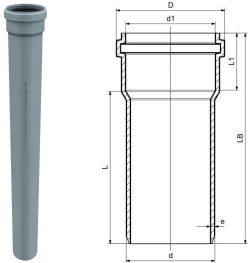

GF HT-PP pipe with single socket 50x500mm

1150083

- Where detailed Class is S20 to BS EN 1451
- Grey, monolayer, PP-material
- According to BS EN 1451

About GF HT-PP pipe with single socket

Specification

- Manufactured using chemical and temperature resistant Polypropylene
- System according to the requirements of BS EN 1451
- Application area B to BS EN 1451
- Fire class E to BS EN 13501-1
- Pipe diameters from 32 mm to 160 mm
- Wide range of fittings to give complete design freedom
- For use with GF standard Clamp fittings

GF HT-PP pipe with single socket 50x500mm

1150083

Status

Item Available From date 2026-03-01

Product code

Item no EAN	8698652031354
Item no GF	4801005002221
Item no GTIN	08698652031354
Item no VVS	186022050

Dimensions

Item Unit Height	50
Item Unit Length	500
Item Unit Weight	0,197
Item Unit Width	50
Item_UOM	pce

Packaging

Packaging GTIN PL1	06414900602204
Packaging GTIN PL2	06414900172981
Packaging GTIN PL4	06414900249638
Packaging Height PL1	50
Packaging Height PL2	400
Packaging Height PL4	1200
Packaging Length PL1	500
Packaging Length PL2	800
Packaging Length PL4	1200
Packaging Quantity PL1	1
Packaging Quantity PL2	90
Packaging Quantity PL4	540
Packaging Type PL1	Piece
Packaging Type PL2	Medium_Box