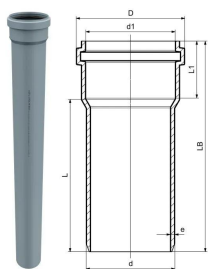

GF HT-PP pipe with single socket 50x1000mm

1150084

Status

Item Available From date 2026-03-01

Product code

Item no EAN	8698652031361
Item no GF	4801005002321
Item no GTIN	08698652031361
Item no VVS	186022100

Dimensions

Item Unit Height	50
Item Unit Length	1000
Item Unit Weight	0,341
Item Unit Width	50
Item_UOM	pce

Measurements

LENGTH_L	1000
Wall thickness_s	20
Z Measurement d	60
Z Measurement d1	50
Z Measurement e	1,8
Z Measurement L1	50

Packaging

Packaging GTIN PL1	06414900551908
Packaging GTIN PL2	06414900172998
Packaging Height PL1	50
Packaging Height PL2	275
Packaging Length PL1	1000
Packaging Length PL2	1000
Packaging Quantity PL1	1