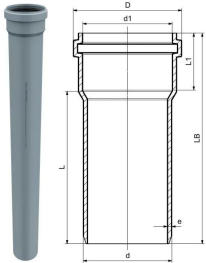

## GF HT-PP pipe with single socket 50x1000mm

**1150084**

- Where detailed Class is S20 to BS EN 1451
- Grey, monolayer, PP-material
- According to BS EN 1451

#### Specification

- Manufactured using chemical and temperature resistant Polypropylene
- System according to the requirements of BS EN 1451
- Application area B to BS EN 1451
- Fire class E to BS EN 13501-1
- Pipe diameters from 32 mm to 160 mm
- Wide range of fittings to give complete design freedom
- For use with GF standard Clamp fittings

### Dimensions

Item Unit Height	50
Item Unit Length	1000
Item Unit Weight	0,341
Item Unit Width	50
Item_UOM	pce